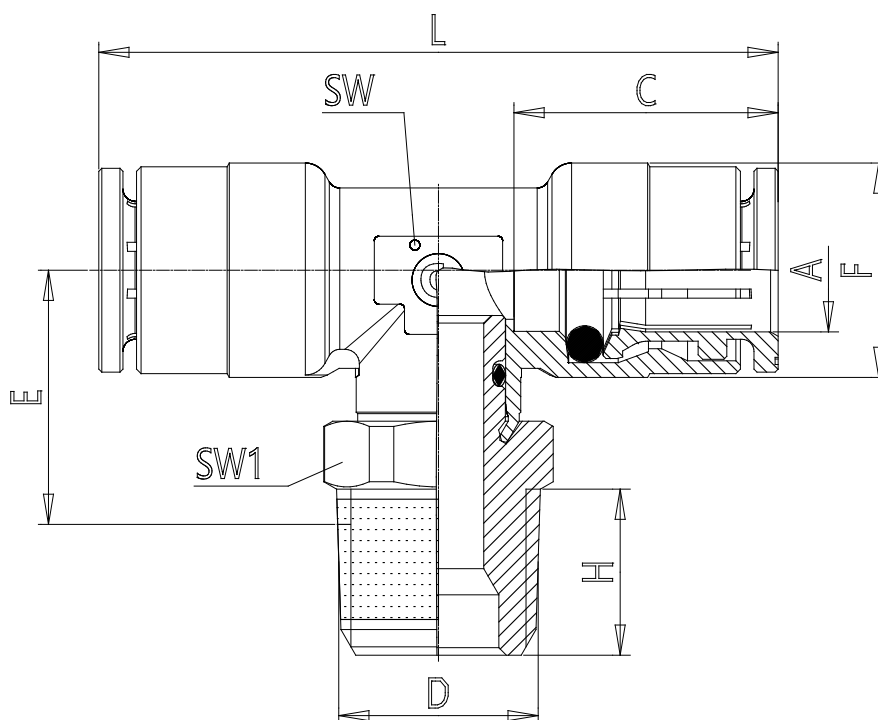

## Mod. C6430 - Series 6000 fittings

Product code: C6430 12-1/4

Datasheet creation date: 10/03/2025 09:24

Check the most updated document online [click here](#)

### TECHNICAL DATA

Mod.	C6430 12-1/4
------	--------------

## Mod. C6430 - Series 6000 fittings

Product code: C6430 12-1/4

### DIMENSIONS

<b>A (mm)</b>	12
<b>D</b>	G1/4
<b>C (mm)</b>	20.2
<b>E (mm)</b>	20.5
<b>F (mm)</b>	18.3
<b>H (mm)</b>	11.0
<b>L (mm)</b>	53
<b>SW (mm)</b>	15
<b>SW1 (mm)</b>	17
<b>Weight (g)</b>	60