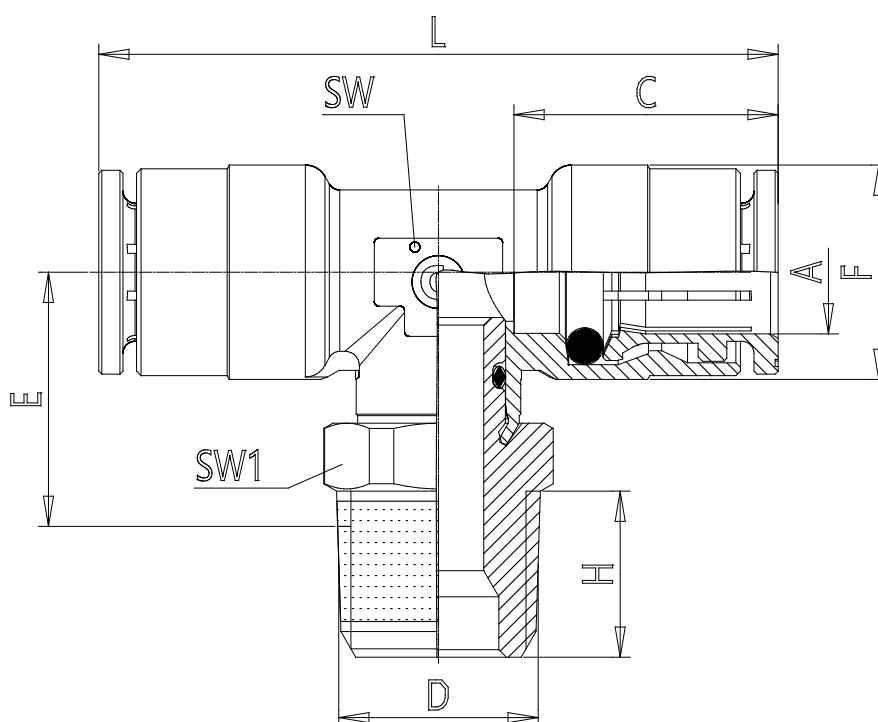

## Mod. C6430 - Series 6000 fittings

Product code: C6430 4-1/8

Datasheet creation date: 10/03/2025 09:24

Check the most updated document online [click here](#)

### TECHNICAL DATA

Mod.	C6430 4-1/8
------	-------------

## Mod. C6430 - Series 6000 fittings

Product code: C6430 4-1/8

### DIMENSIONS

A (mm)	4
D	G1/8
C (mm)	14.0
E (mm)	14.5
F (mm)	8.8
H (mm)	7.5
L (mm)	35
SW (mm)	8
SW1 (mm)	12
Weight (g)	19