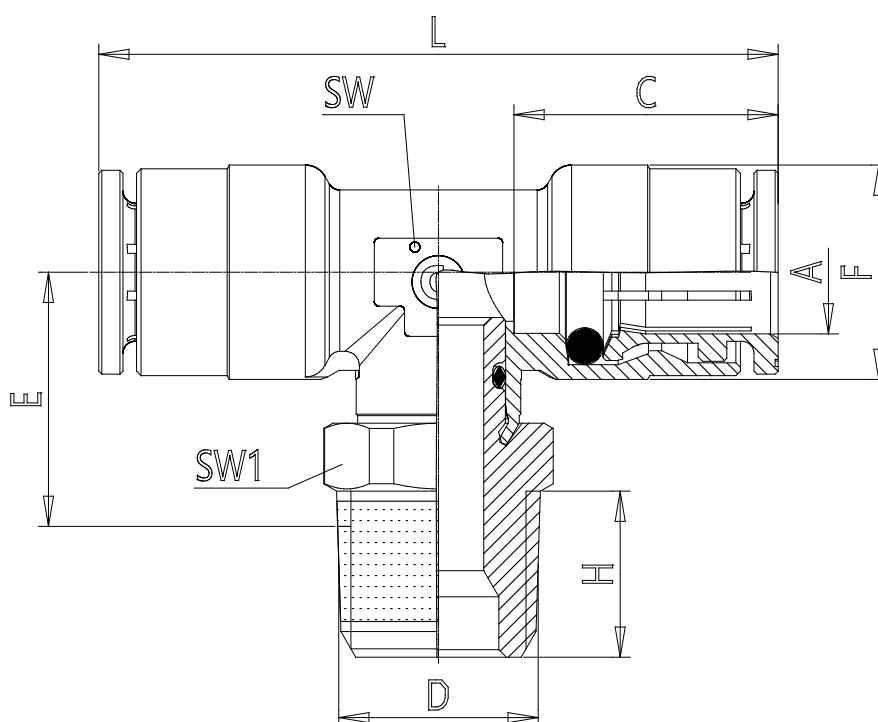

## Mod. C6430 - Series 6000 fittings

Product code: C6430 8-1/4

Datasheet creation date: 10/03/2025 09:24

Check the most updated document online [click here](#)

### TECHNICAL DATA

Mod.	C6430 8-1/4
------	-------------

## Mod. C6430 - Series 6000 fittings

Product code: C6430 8-1/4

### DIMENSIONS

<b>A (mm)</b>	8
<b>D</b>	G1/4
<b>C (mm)</b>	17.5
<b>E (mm)</b>	16.5
<b>F (mm)</b>	13.7
<b>H (mm)</b>	11.0
<b>L (mm)</b>	45
<b>SW (mm)</b>	11
<b>SW1 (mm)</b>	14
<b>Weight (g)</b>	39