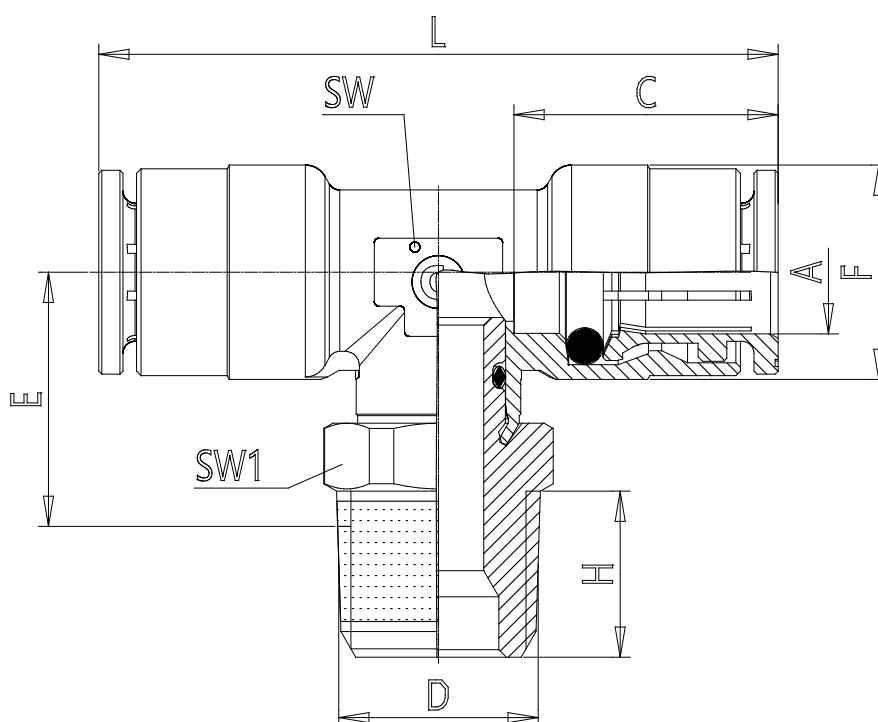

Mod. C6430 - Series 6000 fittings

Product code: C6430 8-1/8

Datasheet creation date: 10/03/2025 09:24

Check the most updated document online [click here](#)

TECHNICAL DATA

Mod.	C6430 8-1/8
------	-------------

Mod. C6430 - Series 6000 fittings

Product code: C6430 8-1/8

DIMENSIONS

A (mm)	8
D	G1/8
C (mm)	17.5
E (mm)	15.5
F (mm)	13.7
H (mm)	7.5
L (mm)	45
SW (mm)	11
SW1 (mm)	12
Weight (g)	37