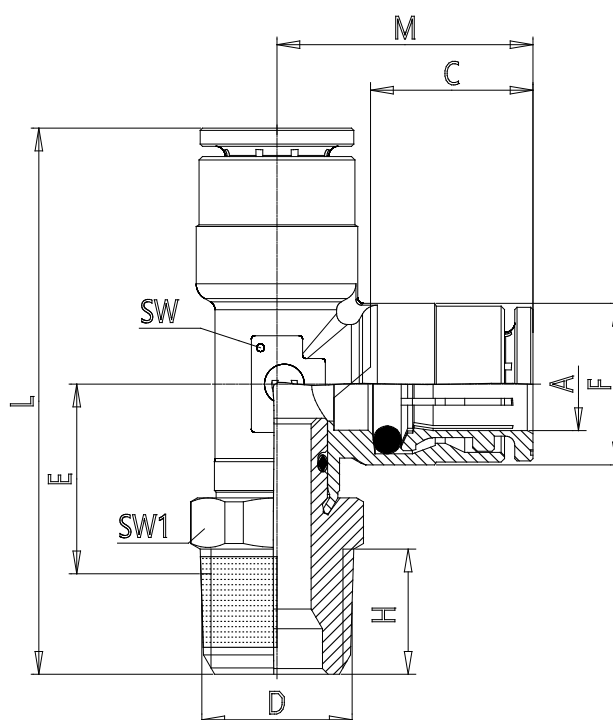

Mod. C6440 - Series 6000 fittings

Product code: C6440 4-1/8

Datasheet creation date: 10/03/2025 09:26

Check the most updated document online [click here](#)

TECHNICAL DATA

Mod.	C6440 4-1/8
------	-------------

Mod. C6440 - Series 6000 fittings

Product code: C6440 4-1/8

DIMENSIONS

A (mm)	4
D	R1/8
C (mm)	14.0
E (mm)	14.5
F (mm)	8.8
H (mm)	7.5
L (mm)	39.5
M (mm)	17.5
SW (mm)	8
SW1 (mm)	12
Weight (g)	19