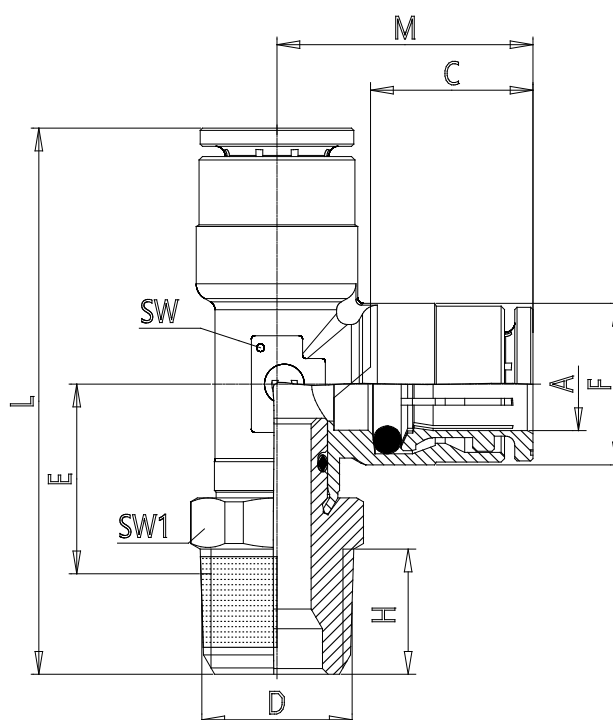

Mod. C6440 - Series 6000 fittings

Product code: C6440 8-1/4

Datasheet creation date: 10/03/2025 09:26

Check the most updated document online [click here](#)

TECHNICAL DATA

| | |
|------|-------------|
| Mod. | C6440 8-1/4 |
|------|-------------|

Mod. C6440 - Series 6000 fittings

Product code: C6440 8-1/4

DIMENSIONS

| | |
|-------------------|------|
| A (mm) | 8 |
| D | R1/4 |
| C (mm) | 17.5 |
| E (mm) | 16.5 |
| F (mm) | 13.7 |
| H (mm) | 11.0 |
| L (mm) | 48.0 |
| M (mm) | 22.5 |
| SW (mm) | 11 |
| SW1 (mm) | 14 |
| Weight (g) | 39 |