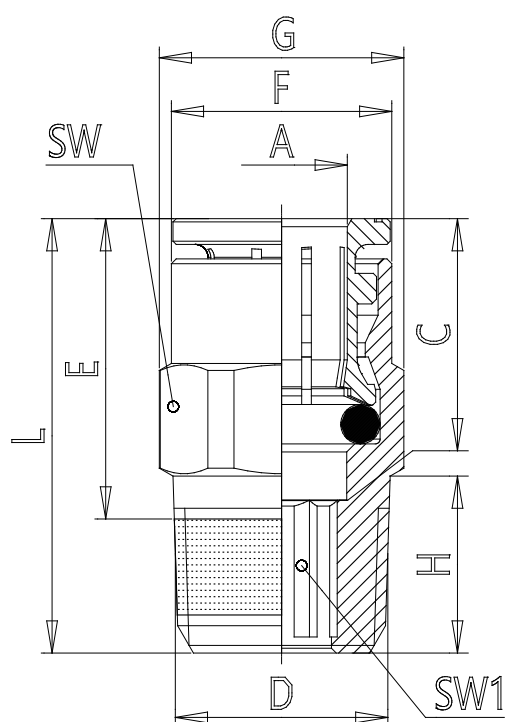

## Mod. C6510 - Series 6000 fittings

Product code: C6510 10-1/8

Datasheet creation date: 10/03/2025 09:27

Check the most updated document online [click here](#)

### TECHNICAL DATA

Mod.	C6510 10-1/8
------	--------------

## Mod. C6510 - Series 6000 fittings

Product code: C6510 10-1/8

### DIMENSIONS

<b>A (mm)</b>	10
<b>D (mm)</b>	R1/8
<b>C (mm)</b>	20.2
<b>(mm)</b>	23.7
<b>F (mm)</b>	15.4
<b>G (mm)</b>	18.5
<b>H (mm)</b>	7.5
<b>L (mm)</b>	29.5
<b>SW (mm)</b>	17
<b>SW1 (mm)</b>	7.0
<b>Weight (g)</b>	19