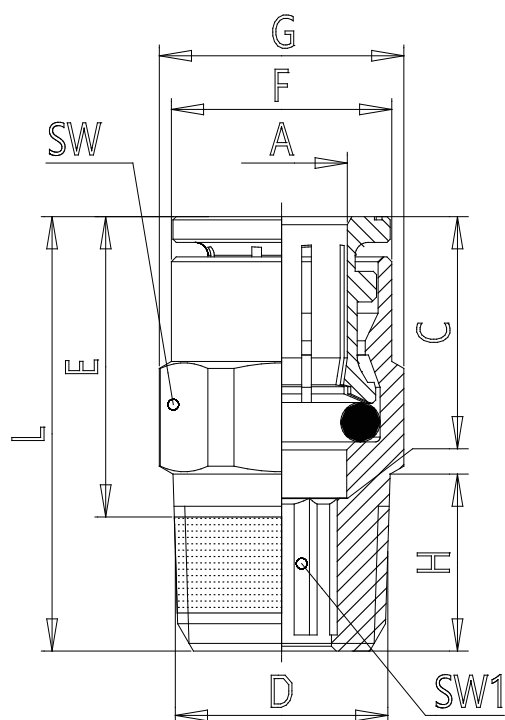

Mod. C6510 - Series 6000 fittings

Product code: C6510 14-3/8

Datasheet creation date: 10/03/2025 09:28

Check the most updated document online [click here](#)

■ TECHNICAL DATA

Mod.	C6510 14-3/8
------	--------------

Mod. C6510 - Series 6000 fittings

Product code: C6510 14-3/8

DIMENSIONS

A (mm)	14
D (mm)	R3/8
C (mm)	20.2
(mm)	24.0
F (mm)	20.5
G (mm)	24.5
H (mm)	11.5
L (mm)	33.5
SW (mm)	22
SW1 (mm)	9.0
Weight (g)	40