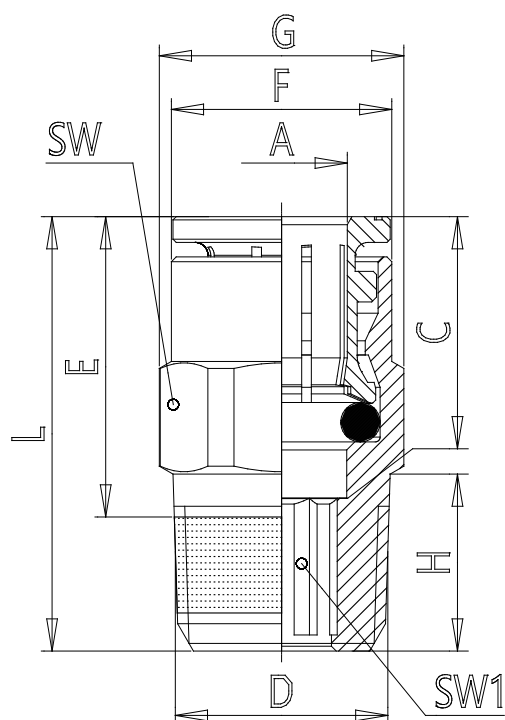

## Mod. C6510 - Series 6000 fittings

Product code: C6510 4-1/4

Datasheet creation date: 10/03/2025 09:28

Check the most updated document online [click here](#)

### TECHNICAL DATA

|      |             |
|------|-------------|
| Mod. | C6510 4-1/4 |
|------|-------------|

## Mod. C6510 - Series 6000 fittings

Product code: C6510 4-1/4

### DIMENSIONS

|                   |      |
|-------------------|------|
| <b>A (mm)</b>     | 4    |
| <b>D (mm)</b>     | R1/4 |
| <b>C (mm)</b>     | 14.0 |
| <b>(mm)</b>       | 13.0 |
| <b>F (mm)</b>     | 8.8  |
| <b>G (mm)</b>     | 15.2 |
| <b>H (mm)</b>     | 11.0 |
| <b>L (mm)</b>     | 22.0 |
| <b>SW (mm)</b>    | 14   |
| <b>SW1 (mm)</b>   | 2.5  |
| <b>Weight (g)</b> | 16   |