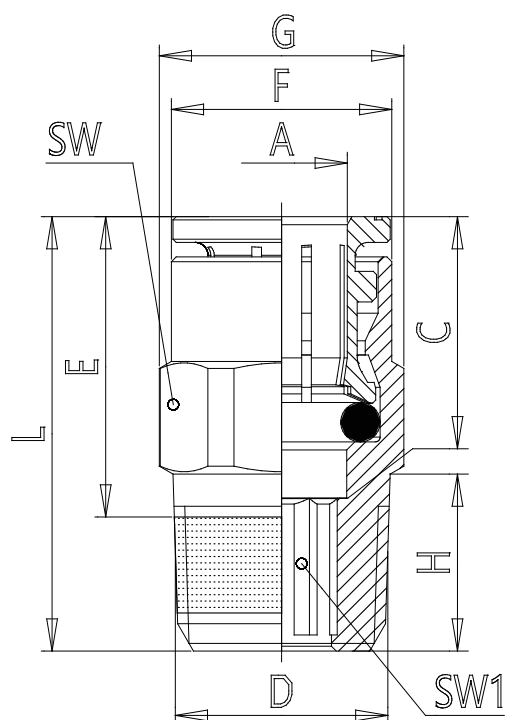

Mod. C6510 - Series 6000 fittings

Product code: C6510 4-1/8

Datasheet creation date: 10/03/2025 09:28

Check the most updated document online [click here](#)

TECHNICAL DATA

| | |
|------|-------------|
| Mod. | C6510 4-1/8 |
|------|-------------|

Mod. C6510 - Series 6000 fittings

Product code: C6510 4-1/8

DIMENSIONS

| | |
|-------------------|------|
| A (mm) | 4 |
| D (mm) | R1/8 |
| C (mm) | 14.0 |
| (mm) | 12.7 |
| F (mm) | 8.8 |
| G (mm) | 13.2 |
| H (mm) | 7.5 |
| L (mm) | 18.5 |
| SW (mm) | 12 |
| SW1 (mm) | 2.5 |
| Weight (g) | 12 |