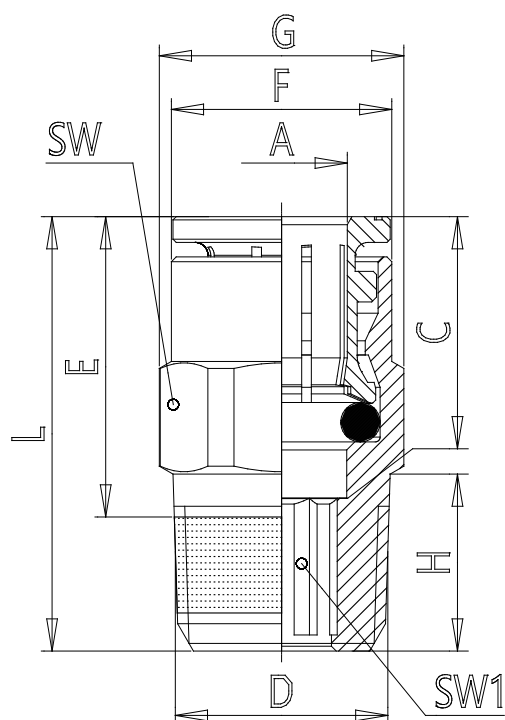

Mod. C6510 - Series 6000 fittings

Product code: C6510 8-1/2

Datasheet creation date: 10/03/2025 09:28

Check the most updated document online [click here](#)

TECHNICAL DATA

Mod.	C6510 8-1/2
------	-------------

Mod. C6510 - Series 6000 fittings

Product code: C6510 8-1/2

DIMENSIONS

A (mm)	8
D (mm)	R1/2
C (mm)	17.5
(mm)	17.5
F (mm)	13.7
G (mm)	24.5
H (mm)	14.0
L (mm)	28.5
SW (mm)	22
SW1 (mm)	6.0
Weight (g)	53