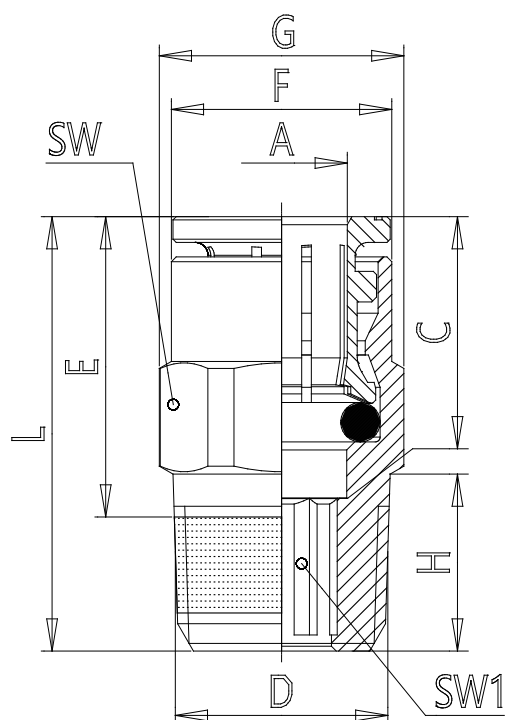

## Mod. C6510 - Series 6000 fittings

Product code: C6510 8-1/4

Datasheet creation date: 10/03/2025 09:28

Check the most updated document online [click here](#)

### ■ TECHNICAL DATA

Mod.	C6510 8-1/4
------	-------------

## Mod. C6510 - Series 6000 fittings

Product code: C6510 8-1/4

### DIMENSIONS

<b>A (mm)</b>	8
<b>D (mm)</b>	R1/4
<b>C (mm)</b>	17.5
<b>(mm)</b>	18.0
<b>F (mm)</b>	13.7
<b>G (mm)</b>	15.2
<b>H (mm)</b>	11.0
<b>L (mm)</b>	27.0
<b>SW (mm)</b>	14
<b>SW1 (mm)</b>	6.0
<b>Weight (g)</b>	19