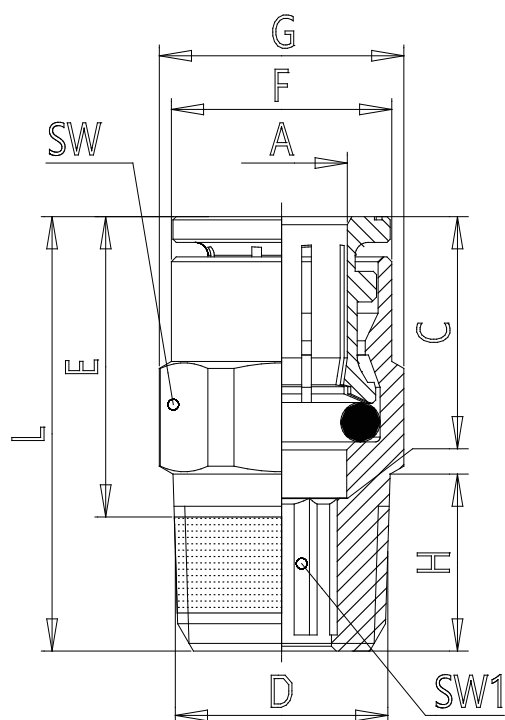

Mod. C6510 - Series 6000 fittings

Product code: C6510 8-1/8

Datasheet creation date: 10/03/2025 09:28

Check the most updated document online [click here](#)

■ TECHNICAL DATA

Mod.	C6510 8-1/8
------	-------------

Mod. C6510 - Series 6000 fittings

Product code: C6510 8-1/8

DIMENSIONS

A (mm)	8
D (mm)	R1/8
C (mm)	17.5
(mm)	21.2
F (mm)	13.7
G (mm)	15.2
H (mm)	7.5
L (mm)	27.0
SW (mm)	14
SW1 (mm)	5.0
Weight (g)	17