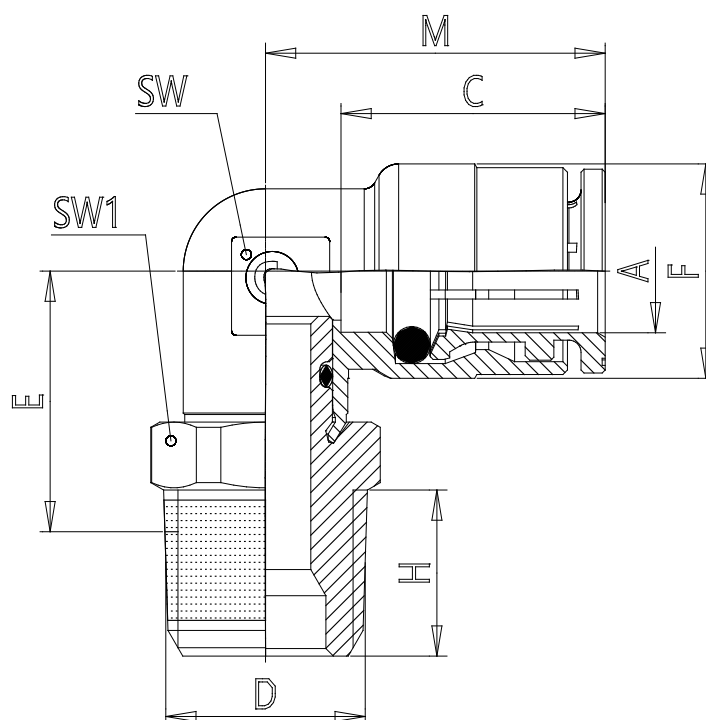

## Mod. C6520 - Series 6000 fittings

Product code: C6520 10-1/4

Datasheet creation date: 10/03/2025 09:30

Check the most updated document online [click here](#)

### TECHNICAL DATA

Mod.	C6520 10-1/4
------	--------------

## Mod. C6520 - Series 6000 fittings

Product code: C6520 10-1/4

### DIMENSIONS

<b>A (mm)</b>	10
<b>D (mm)</b>	R1/4
<b>C (mm)</b>	20.2
<b>E (mm)</b>	19.0
<b>F (mm)</b>	15.4
<b>H (mm)</b>	11.0
<b>M (mm)</b>	26.0
<b>SW (mm)</b>	13
<b>SW1 (mm)</b>	14
<b>Weight (g)</b>	43