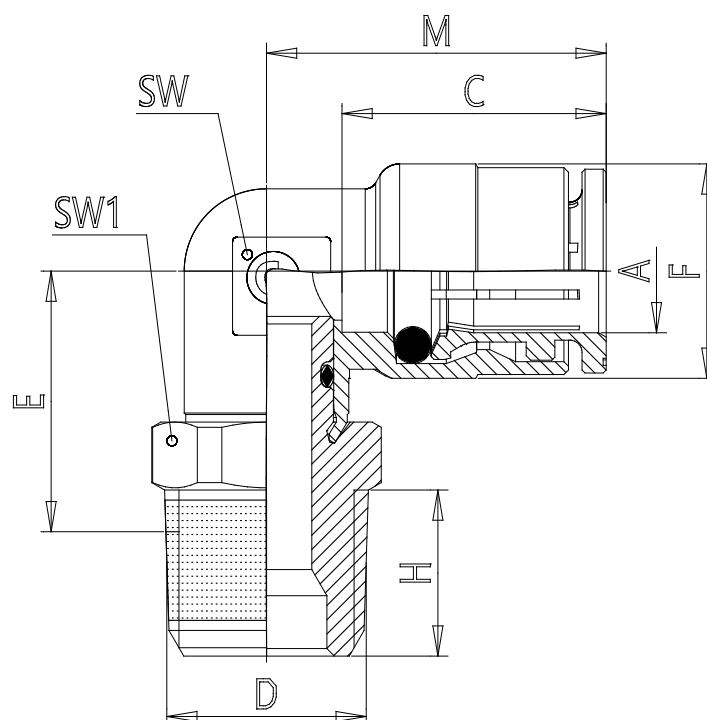

Mod. C6520 - Series 6000 fittings

Product code: C6520 10-1/8

Datasheet creation date: 10/03/2025 09:30

Check the most updated document online [click here](#)

TECHNICAL DATA

Mod.	C6520 10-1/8
------	--------------

Mod. C6520 - Series 6000 fittings

Product code: C6520 10-1/8

DIMENSIONS

A (mm)	10
D (mm)	R1/8
C (mm)	20.2
E (mm)	18.0
F (mm)	15.4
H (mm)	7.5
M (mm)	26.0
SW (mm)	13
SW1 (mm)	14
Weight (g)	30