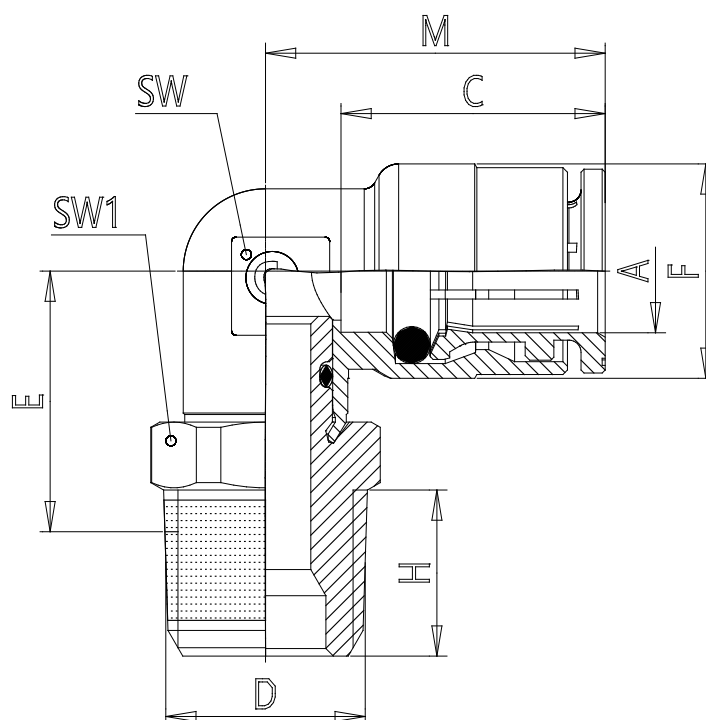

## Mod. C6520 - Series 6000 fittings

Product code: C6520 10-3/8

Datasheet creation date: 10/03/2025 09:30

Check the most updated document online [click here](#)

### TECHNICAL DATA

Mod.	C6520 10-3/8
------	--------------

## Mod. C6520 - Series 6000 fittings

Product code: C6520 10-3/8

### DIMENSIONS

<b>A (mm)</b>	10
<b>D (mm)</b>	R3/8
<b>C (mm)</b>	20.2
<b>E (mm)</b>	19.5
<b>F (mm)</b>	15.4
<b>H (mm)</b>	11.5
<b>M (mm)</b>	26.0
<b>SW (mm)</b>	13
<b>SW1 (mm)</b>	19
<b>Weight (g)</b>	47