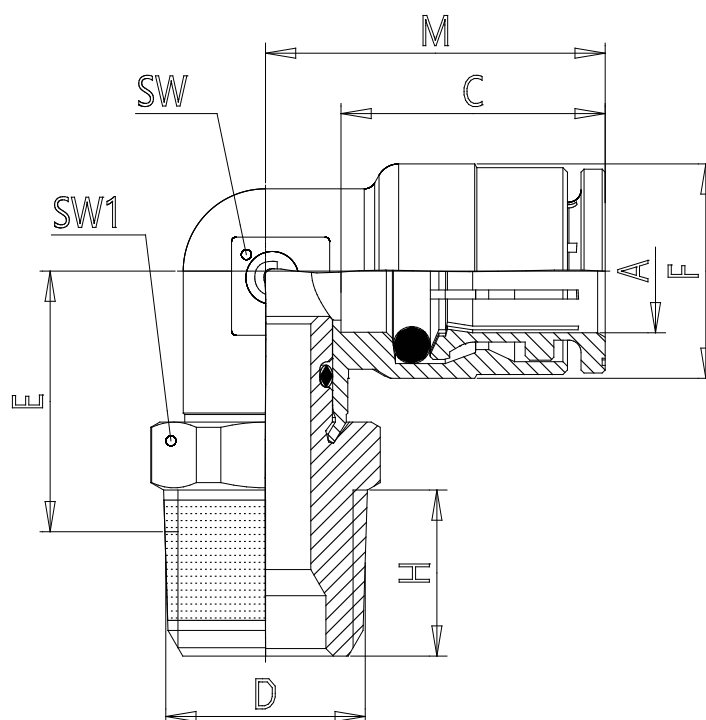

Mod. C6520 - Series 6000 fittings

Product code: C6520 12-3/8

Datasheet creation date: 10/03/2025 09:30

Check the most updated document online [click here](#)

TECHNICAL DATA

Mod.	C6520 12-3/8
------	--------------

Mod. C6520 - Series 6000 fittings

Product code: C6520 12-3/8

DIMENSIONS

A (mm)	12
D (mm)	R3/8
C (mm)	19.2
E (mm)	20.5
F (mm)	18.3
H (mm)	11.5
M (mm)	26.5
SW (mm)	15
SW1 (mm)	19
Weight (g)	58