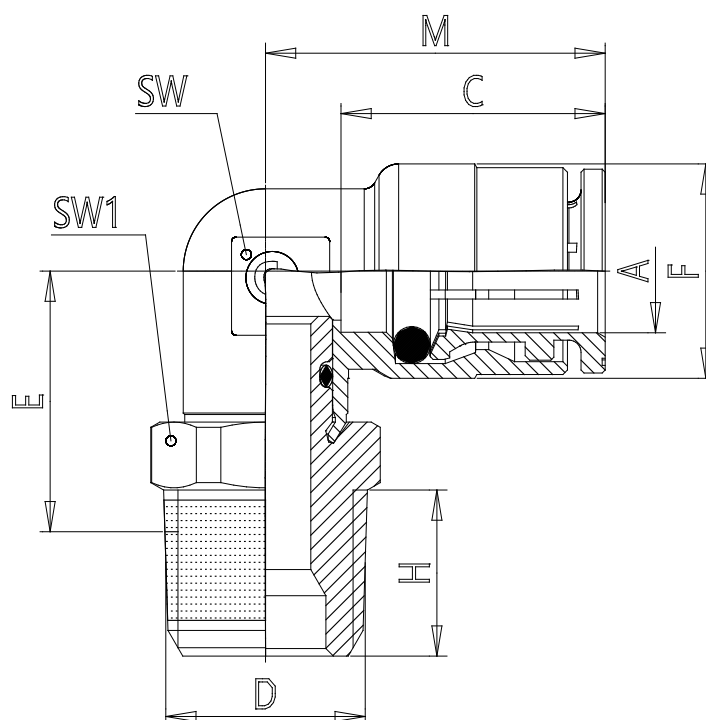

## Mod. C6520 - Series 6000 fittings

Product code: C6520 14-3/8

Datasheet creation date: 10/03/2025 09:30

Check the most updated document online [click here](#)

### TECHNICAL DATA

Mod.	C6520 14-3/8
------	--------------

## Mod. C6520 - Series 6000 fittings

Product code: C6520 14-3/8

### DIMENSIONS

<b>A (mm)</b>	14
<b>D (mm)</b>	R3/8
<b>C (mm)</b>	20.2
<b>E (mm)</b>	22.0
<b>F (mm)</b>	20.5
<b>H (mm)</b>	11.5
<b>M (mm)</b>	28.5
<b>SW (mm)</b>	17
<b>SW1 (mm)</b>	19
<b>Weight (g)</b>	55