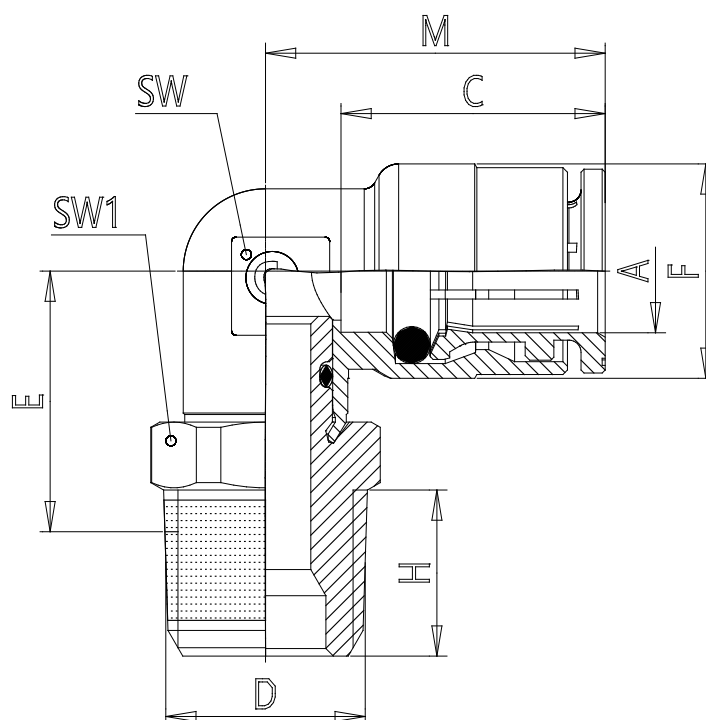

Mod. C6520 - Series 6000 fittings

Product code: C6520 4-1/8

Datasheet creation date: 10/03/2025 09:30

Check the most updated document online [click here](#)

TECHNICAL DATA

Mod.	C6520 4-1/8
------	-------------

Mod. C6520 - Series 6000 fittings

Product code: C6520 4-1/8

DIMENSIONS

A (mm)	4
D (mm)	R1/8
C (mm)	14.0
E (mm)	14.5
F (mm)	8.8
H (mm)	7.5
M (mm)	17.5
SW (mm)	8
SW1 (mm)	12
Weight (g)	17