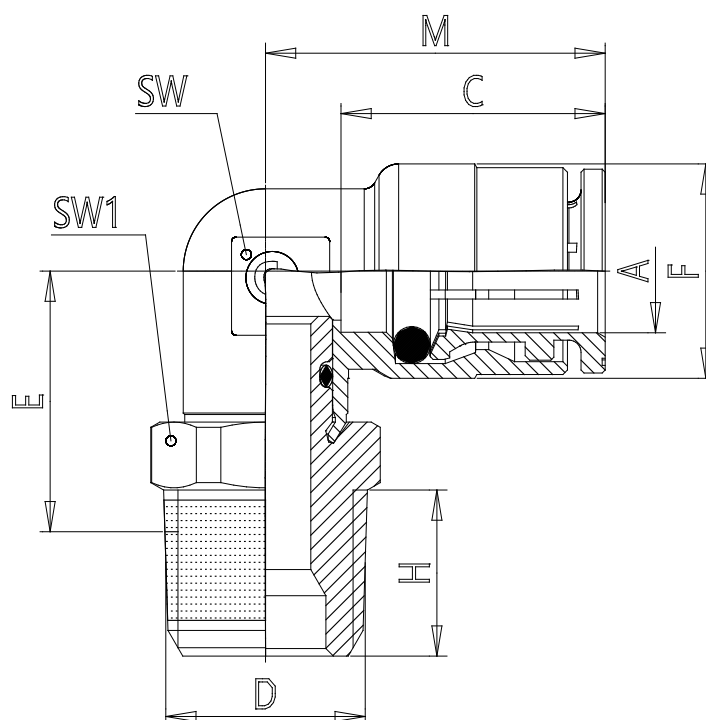

Mod. C6520 - Series 6000 fittings

Product code: C6520 6-1/8

Datasheet creation date: 10/03/2025 09:30

Check the most updated document online [click here](#)

TECHNICAL DATA

Mod.	C6520 6-1/8
------	-------------

Mod. C6520 - Series 6000 fittings

Product code: C6520 6-1/8

DIMENSIONS

A (mm)	6
D (mm)	R1/8
C (mm)	16.0
E (mm)	15.5
F (mm)	11.7
H (mm)	7.5
M (mm)	20.0
SW (mm)	9
SW1 (mm)	12
Weight (g)	21