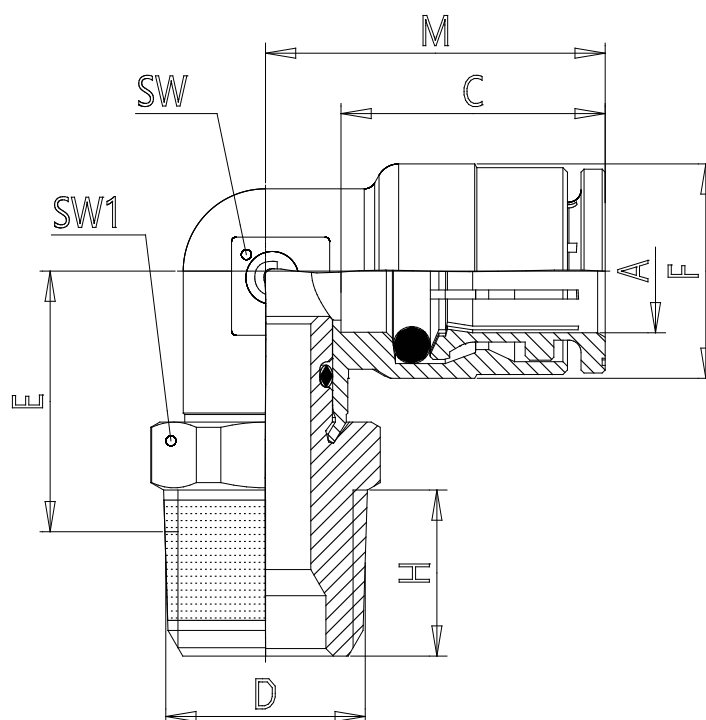

Mod. C6520 - Series 6000 fittings

Product code: C6520 6-3/8

Datasheet creation date: 10/03/2025 09:30

Check the most updated document online [click here](#)

TECHNICAL DATA

Mod.	C6520 6-3/8
------	-------------

Mod. C6520 - Series 6000 fittings

Product code: C6520 6-3/8

DIMENSIONS

A (mm)	6
D (mm)	R3/8
C (mm)	16.0
E (mm)	16.5
F (mm)	11.7
H (mm)	11.5
M (mm)	20.0
SW (mm)	9
SW1 (mm)	19
Weight (g)	38