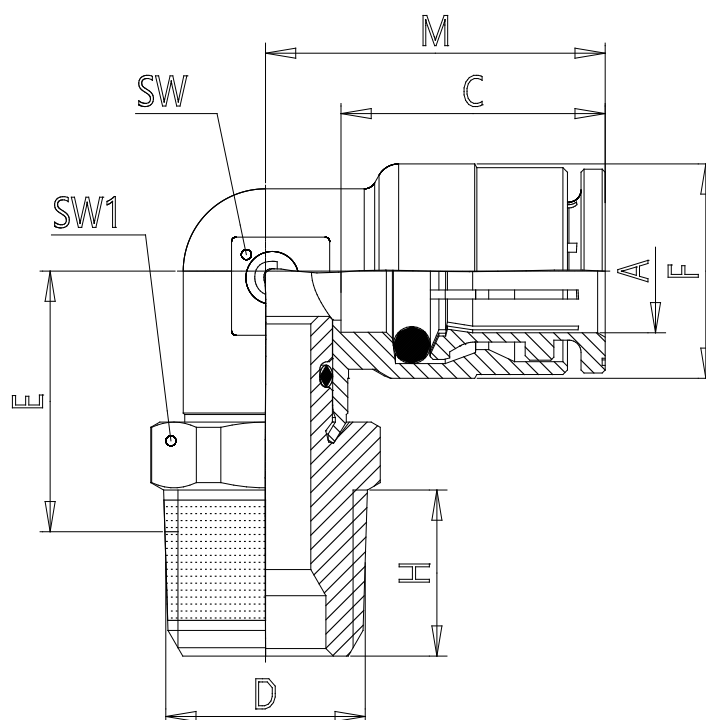

Mod. C6520 - Series 6000 fittings

Product code: C6520 8-1/2

Datasheet creation date: 10/03/2025 09:31

Check the most updated document online [click here](#)

TECHNICAL DATA

Mod.	C6520 8-1/2
------	-------------

Mod. C6520 - Series 6000 fittings

Product code: C6520 8-1/2

DIMENSIONS

A (mm)	8
D (mm)	R1/2
C (mm)	17.5
E (mm)	18.5
F (mm)	13.7
H (mm)	14.0
M (mm)	22.5
SW (mm)	11
SW1 (mm)	22
Weight (g)	61