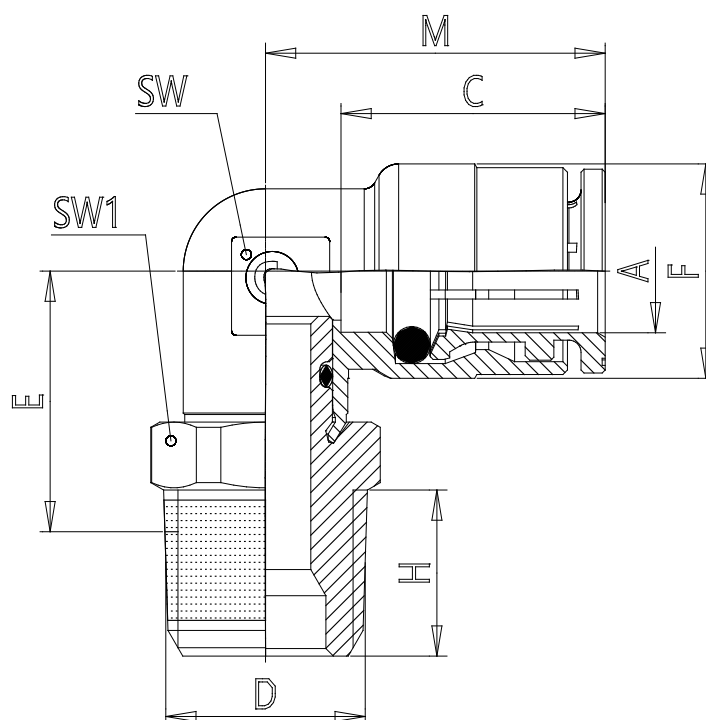

Mod. C6520 - Series 6000 fittings

Product code: C6520 8-1/4

Datasheet creation date: 10/03/2025 09:31

Check the most updated document online [click here](#)

TECHNICAL DATA

Mod.	C6520 8-1/4
------	-------------

Mod. C6520 - Series 6000 fittings

Product code: C6520 8-1/4

DIMENSIONS

A (mm)	8
D (mm)	R1/4
C (mm)	17.5
E (mm)	16.5
F (mm)	13.7
H (mm)	11.0
M (mm)	22.5
SW (mm)	11
SW1 (mm)	14
Weight (g)	30