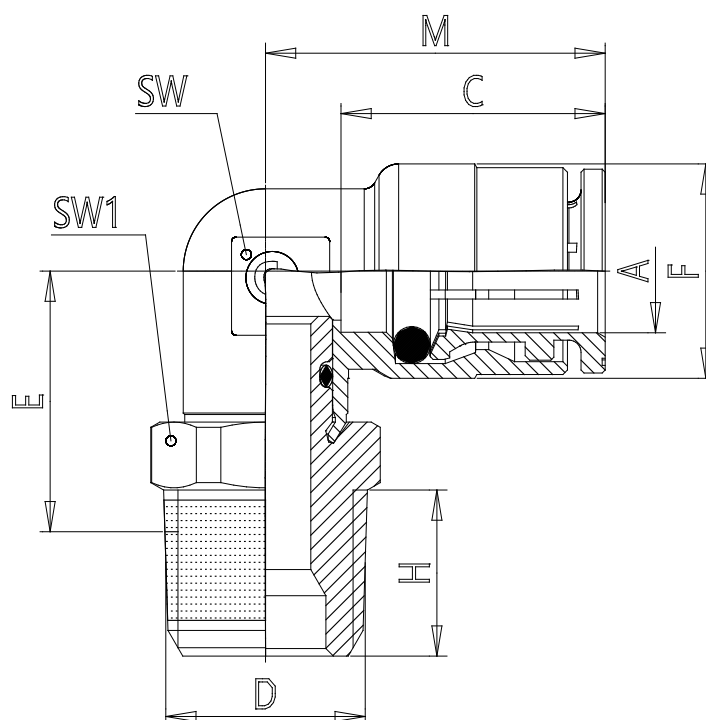

Mod. C6520 - Series 6000 fittings

Product code: C6520 8-1/8

Datasheet creation date: 10/03/2025 09:31

Check the most updated document online [click here](#)

TECHNICAL DATA

Mod.	C6520 8-1/8
------	-------------

Mod. C6520 - Series 6000 fittings

Product code: C6520 8-1/8

DIMENSIONS

A (mm)	8
D (mm)	R1/8
C (mm)	17.5
E (mm)	15.5
F (mm)	13.7
H (mm)	7.5
M (mm)	22.5
SW (mm)	11
SW1 (mm)	12
Weight (g)	24