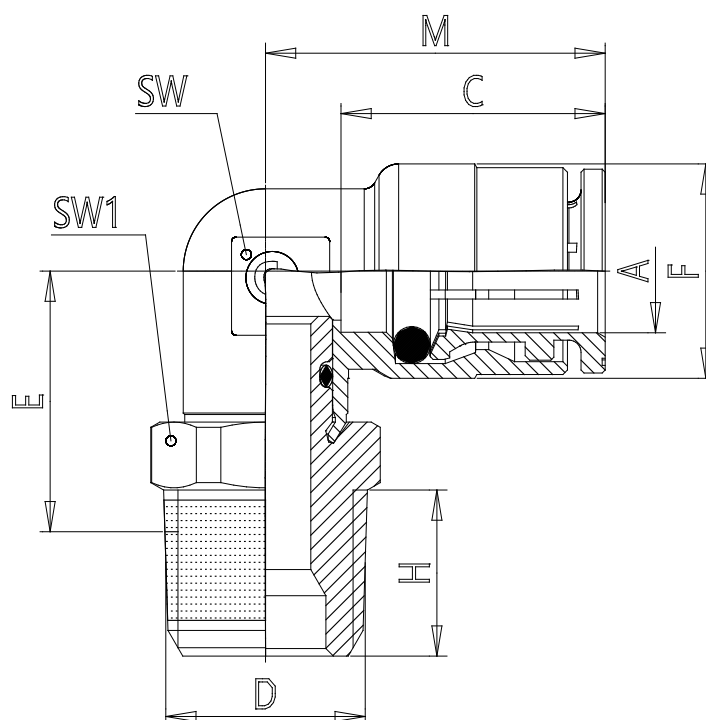

Mod. C6520 - Series 6000 fittings

Product code: C6520 8-3/8

Datasheet creation date: 10/03/2025 09:31

Check the most updated document online [click here](#)

TECHNICAL DATA

Mod.	C6520 8-3/8
------	-------------

Mod. C6520 - Series 6000 fittings

Product code: C6520 8-3/8

DIMENSIONS

A (mm)	8
D (mm)	R3/8
C (mm)	17.5
E (mm)	18.0
F (mm)	13.7
H (mm)	11.5
M (mm)	22.5
SW (mm)	11
SW1 (mm)	19
Weight (g)	47