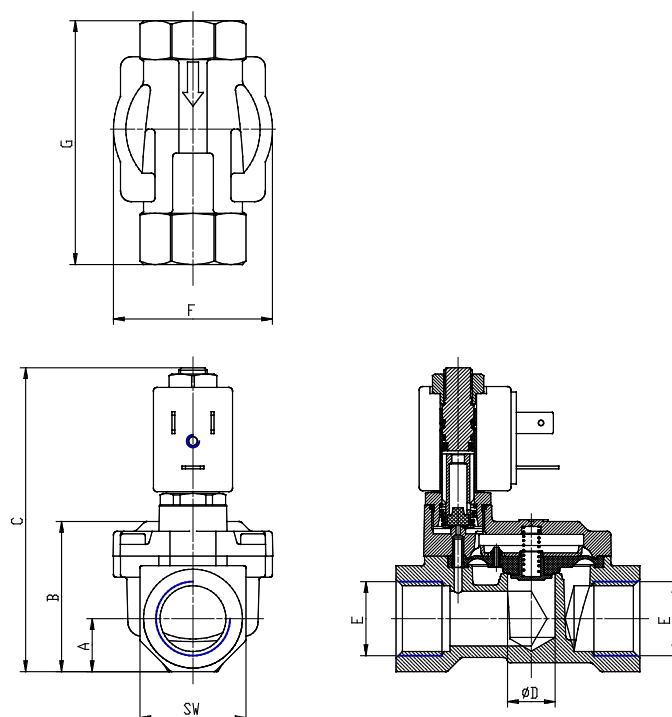

## Direct acting solenoid valves - Series CFB

Product code: CFB-A23L-R1-B73

Datasheet creation date: 10/03/2025 11:49

Check the most updated document online [click here](#)

### TECHNICAL DATA

<b>Series</b>	CFB
<b>Operation</b>	A = indirect
<b>Number of ways - position</b>	2 = 2/2 way - NC
<b>Connection</b>	3 = G3/8
<b>Nominal diameter</b>	L = 11.5 mm
<b>Diaphragm material</b>	R = NBR
<b>Body material</b>	1= brass
<b>Dimension solenoid</b>	B7 = 22mm
<b>Solenoid voltage</b>	3 = 24V DC

### DIMENSIONS

<b>Series</b>	CFB
<b>Operation</b>	A = indirect
<b>Number of ways - position</b>	2 = 2/2 way - NC
<b>Connection</b>	3 = G3/8
<b>Nominal diameter</b>	L = 11.5 mm
<b>Diaphragm material</b>	R = NBR
<b>Body material</b>	1= brass
<b>Dimension solenoid</b>	B7 = 22mm
<b>Solenoid voltage</b>	3 = 24V DC