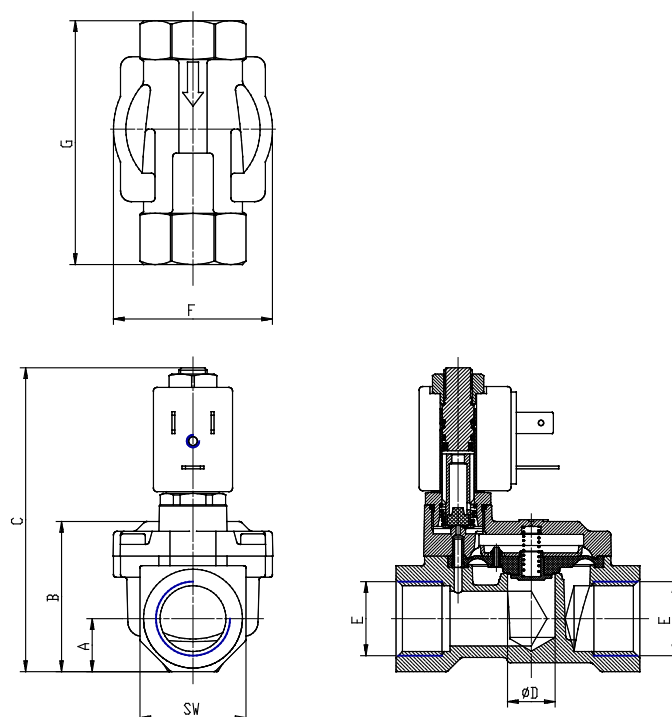

## Direct acting solenoid valves - Series CFB

Product code: CFB-A23L-R1-B7E

Datasheet creation date: 10/03/2025 11:49

Check the most updated document online [click here](#)

### TECHNICAL DATA

<b>Series</b>	CFB
<b>Operation</b>	A = indirect
<b>Number of ways - position</b>	2 = 2/2 way - NC
<b>Connection</b>	3 = G3/8
<b>Nominal diameter</b>	L = 11.5 mm
<b>Diaphragm material</b>	R = NBR
<b>Body material</b>	1= brass
<b>Dimension solenoid</b>	B7 = 22mm
<b>Solenoid voltage</b>	E = 230V AC 50/60 Hz

## Direct acting solenoid valves - Series CFB

Product code: CFB-A23L-R1-B7E

### DIMENSIONS

<b>Series</b>	CFB
<b>Operation</b>	A = indirect
<b>Number of ways - position</b>	2 = 2/2 way - NC
<b>Connection</b>	3 = G3/8
<b>Nominal diameter</b>	L = 11.5 mm
<b>Diaphragm material</b>	R = NBR
<b>Body material</b>	1= brass
<b>Dimension solenoid</b>	B7 = 22mm
<b>Solenoid voltage</b>	E = 230V AC 50/60 Hz