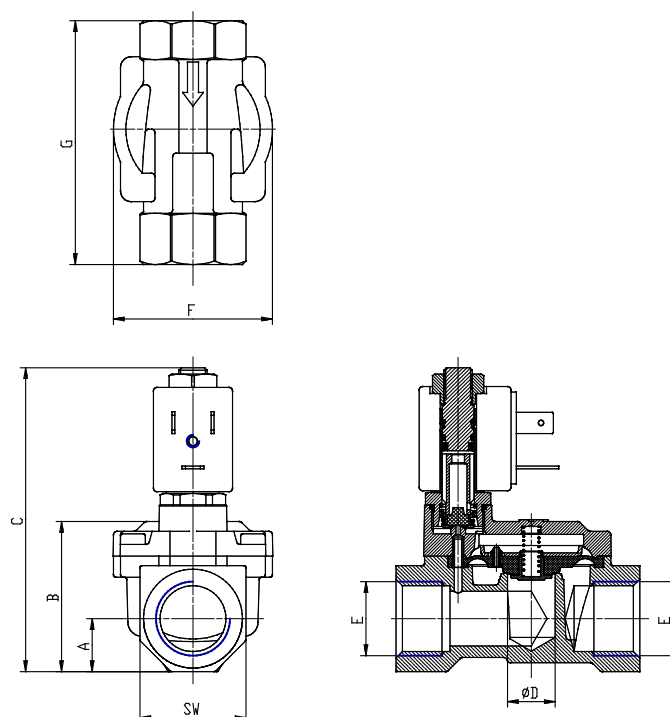

## Direct acting solenoid valves - Series CFB

Product code: CFB-A26R-R1-B7E

Datasheet creation date: 10/03/2025 11:49

Check the most updated document online [click here](#)

### TECHNICAL DATA

<b>Series</b>	CFB
<b>Operation</b>	A = indirect
<b>Number of ways - position</b>	2 = 2/2 way - NC
<b>Connection</b>	6 = G1
<b>Nominal diameter</b>	R = 26 mm
<b>Diaphragm material</b>	R = NBR
<b>Body material</b>	1= brass
<b>Dimension solenoid</b>	B7 = 22mm
<b>Solenoid voltage</b>	E = 230V AC 50/60 Hz

## Direct acting solenoid valves - Series CFB

Product code: CFB-A26R-R1-B7E

### DIMENSIONS

<b>Series</b>	CFB
<b>Operation</b>	A = indirect
<b>Number of ways - position</b>	2 = 2/2 way - NC
<b>Connection</b>	6 = G1
<b>Nominal diameter</b>	R = 26 mm
<b>Diaphragm material</b>	R = NBR
<b>Body material</b>	1= brass
<b>Dimension solenoid</b>	B7 = 22mm
<b>Solenoid voltage</b>	E = 230V AC 50/60 Hz