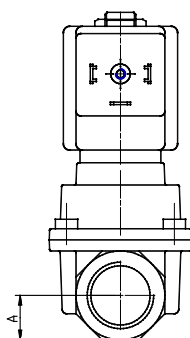

## Direct acting solenoid valves - Series CFB

Product code: CFB-B23L-W1-B93

Datasheet creation date: 10/03/2025 11:49

Check the most updated document online [click here](#)

### TECHNICAL DATA

<b>Series</b>	CFB
<b>Operation</b>	B = indirect with linked diaphragm
<b>Number of ways - position</b>	2 = 2/2 way - NC
<b>Connection</b>	3 = G3/8
<b>Nominal diameter</b>	L = 11.5 mm
<b>Diaphragm material</b>	W = FKM
<b>Body material</b>	1= brass
<b>Dimension solenoid</b>	B9 = 36mm
<b>Solenoid voltage</b>	3 = 24V DC

### DIMENSIONS

<b>Series</b>	CFB
<b>Operation</b>	B = indirect with linked diaphragm
<b>Number of ways - position</b>	2 = 2/2 way - NC
<b>Connection</b>	3 = G3/8
<b>Nominal diameter</b>	L = 11.5 mm
<b>Diaphragm material</b>	W = FKM
<b>Body material</b>	1= brass
<b>Dimension solenoid</b>	B9 = 36mm
<b>Solenoid voltage</b>	3 = 24V DC