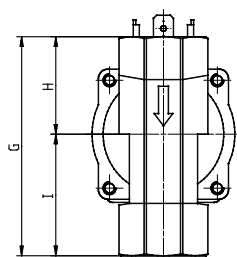

## Direct acting solenoid valves - Series CFB

Product code: CFB-B23L-W1-B93

Datasheet creation date: 10/03/2025 11:49

Check the most updated document online [click here](#)

### TECHNICAL DATA

<b>Series</b>	CFB
<b>Operation</b>	B = indirect with linked diaphragm
<b>Number of ways - position</b>	2 = 2/2 way - NC
<b>Connection</b>	3 = G3/8
<b>Nominal diameter</b>	L = 11.5 mm
<b>Diaphragm material</b>	W = FKM
<b>Body material</b>	1= brass
<b>Dimension solenoid</b>	B9 = 36mm
<b>Solenoid voltage</b>	3 = 24V DC

### DIMENSIONS

<b>Series</b>	CFB
<b>Operation</b>	B = indirect with linked diaphragm
<b>Number of ways - position</b>	2 = 2/2 way - NC
<b>Connection</b>	3 = G3/8
<b>Nominal diameter</b>	L = 11.5 mm
<b>Diaphragm material</b>	W = FKM
<b>Body material</b>	1= brass
<b>Dimension solenoid</b>	B9 = 36mm
<b>Solenoid voltage</b>	3 = 24V DC