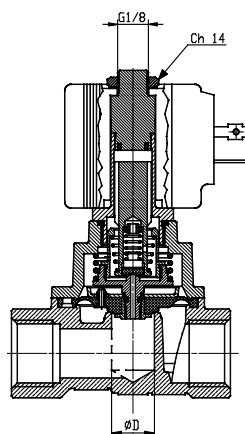

## Direct acting solenoid valves - Series CFB

Product code: CFB-B23L-W1-B93

Datasheet creation date: 10/03/2025 11:49

Check the most updated document online [click here](#)

### TECHNICAL DATA

<b>Series</b>	CFB
<b>Operation</b>	B = indirect with linked diaphragm
<b>Number of ways - position</b>	2 = 2/2 way - NC
<b>Connection</b>	3 = G3/8
<b>Nominal diameter</b>	L = 11.5 mm
<b>Diaphragm material</b>	W = FKM
<b>Body material</b>	1= brass
<b>Dimension solenoid</b>	B9 = 36mm
<b>Solenoid voltage</b>	3 = 24V DC

## Direct acting solenoid valves - Series CFB

Product code: CFB-B23L-W1-B93

### DIMENSIONS

<b>Series</b>	CFB
<b>Operation</b>	B = indirect with linked diaphragm
<b>Number of ways - position</b>	2 = 2/2 way - NC
<b>Connection</b>	3 = G3/8
<b>Nominal diameter</b>	L = 11.5 mm
<b>Diaphragm material</b>	W = FKM
<b>Body material</b>	1= brass
<b>Dimension solenoid</b>	B9 = 36mm
<b>Solenoid voltage</b>	3 = 24V DC