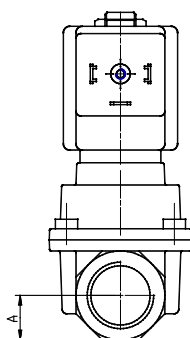

## Direct acting solenoid valves - Series CFB

Product code: CFB-B24N-W1-B9E

Datasheet creation date: 10/03/2025 11:49

Check the most updated document online [click here](#)

### TECHNICAL DATA

<b>Series</b>	CFB
<b>Operation</b>	B = indirect with linked diaphragm
<b>Number of ways - position</b>	2 = 2/2 way - NC
<b>Connection</b>	4 = G1/2
<b>Nominal diameter</b>	N = 13.5 mm
<b>Diaphragm material</b>	W = FKM
<b>Body material</b>	1= brass
<b>Dimension solenoid</b>	B9 = 36mm
<b>Solenoid voltage</b>	E = 230V AC 50/60 Hz

### DIMENSIONS

<b>Series</b>	CFB
<b>Operation</b>	B = indirect with linked diaphragm
<b>Number of ways - position</b>	2 = 2/2 way - NC
<b>Connection</b>	4 = G1/2
<b>Nominal diameter</b>	N = 13.5 mm
<b>Diaphragm material</b>	W = FKM
<b>Body material</b>	1= brass
<b>Dimension solenoid</b>	B9 = 36mm
<b>Solenoid voltage</b>	E = 230V AC 50/60 Hz