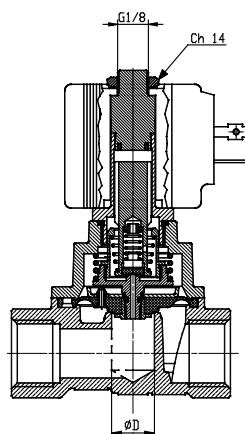

## Direct acting solenoid valves - Series CFB

Product code: CFB-B24N-W1-B9E

Datasheet creation date: 10/03/2025 11:49

Check the most updated document online [click here](#)

### TECHNICAL DATA

<b>Series</b>	CFB
<b>Operation</b>	B = indirect with linked diaphragm
<b>Number of ways - position</b>	2 = 2/2 way - NC
<b>Connection</b>	4 = G1/2
<b>Nominal diameter</b>	N = 13.5 mm
<b>Diaphragm material</b>	W = FKM
<b>Body material</b>	1= brass
<b>Dimension solenoid</b>	B9 = 36mm
<b>Solenoid voltage</b>	E = 230V AC 50/60 Hz

## Direct acting solenoid valves - Series CFB

Product code: CFB-B24N-W1-B9E

### DIMENSIONS

<b>Series</b>	CFB
<b>Operation</b>	B = indirect with linked diaphragm
<b>Number of ways - position</b>	2 = 2/2 way - NC
<b>Connection</b>	4 = G1/2
<b>Nominal diameter</b>	N = 13.5 mm
<b>Diaphragm material</b>	W = FKM
<b>Body material</b>	1= brass
<b>Dimension solenoid</b>	B9 = 36mm
<b>Solenoid voltage</b>	E = 230V AC 50/60 Hz