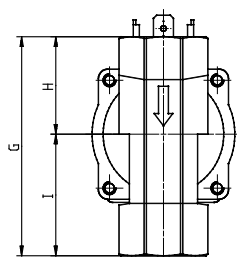

## Direct acting solenoid valves - Series CFB

Product code: CFB-B24N-W1-B9E

Datasheet creation date: 10/03/2025 11:49

Check the most updated document online [click here](#)

### TECHNICAL DATA

<b>Series</b>	CFB
<b>Operation</b>	B = indirect with linked diaphragm
<b>Number of ways - position</b>	2 = 2/2 way - NC
<b>Connection</b>	4 = G1/2
<b>Nominal diameter</b>	N = 13.5 mm
<b>Diaphragm material</b>	W = FKM
<b>Body material</b>	1= brass
<b>Dimension solenoid</b>	B9 = 36mm
<b>Solenoid voltage</b>	E = 230V AC 50/60 Hz

### DIMENSIONS

<b>Series</b>	CFB
<b>Operation</b>	B = indirect with linked diaphragm
<b>Number of ways - position</b>	2 = 2/2 way - NC
<b>Connection</b>	4 = G1/2
<b>Nominal diameter</b>	N = 13.5 mm
<b>Diaphragm material</b>	W = FKM
<b>Body material</b>	1= brass
<b>Dimension solenoid</b>	B9 = 36mm
<b>Solenoid voltage</b>	E = 230V AC 50/60 Hz