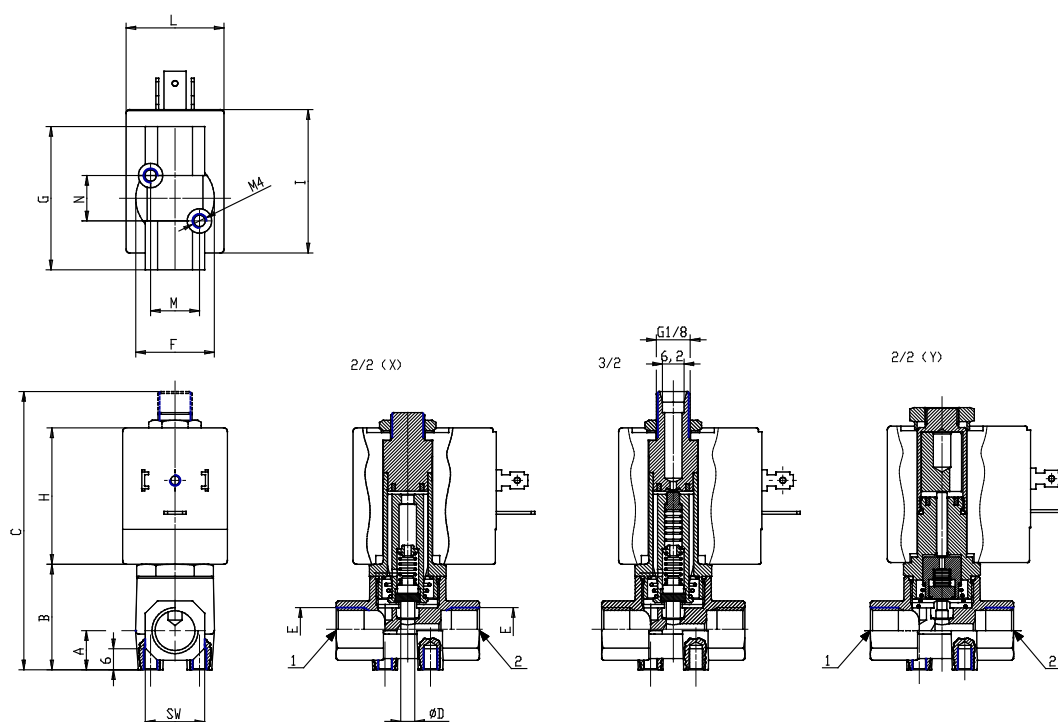

## Direct acting solenoid valves - Series CFB

Product code: CFB-D22F-W1-B82

Datasheet creation date: 10/03/2025 11:48

Check the most updated document online [click here](#)

### TECHNICAL DATA

<b>Series</b>	CFB
<b>Operation</b>	D = direct
<b>Number of ways - position</b>	2 = 2/2 way - NC
<b>Connection</b>	2 = G1/4
<b>Nominal diameter</b>	F = 4 mm
<b>Diaphragm material</b>	W = FKM
<b>Body material</b>	1= brass
<b>Dimension solenoid</b>	B8 = 30mm
<b>Solenoid voltage</b>	2 = 12V DC

### DIMENSIONS

<b>Series</b>	CFB
<b>Operation</b>	D = direct
<b>Number of ways - position</b>	2 = 2/2 way - NC
<b>Connection</b>	2 = G1/4
<b>Nominal diameter</b>	F = 4 mm
<b>Diaphragm material</b>	W = FKM
<b>Body material</b>	1= brass
<b>Dimension solenoid</b>	B8 = 30mm
<b>Solenoid voltage</b>	2 = 12V DC