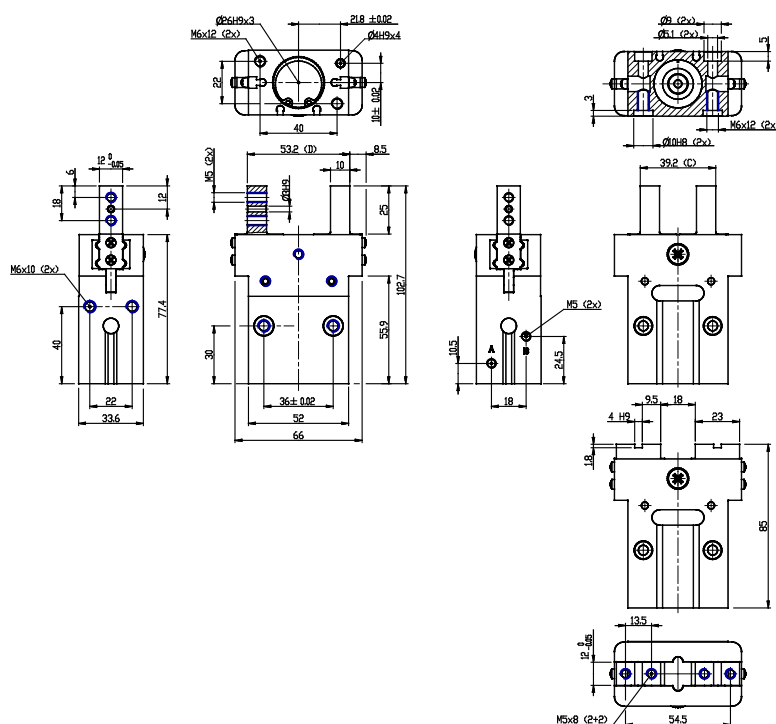

## Double ball-guide autocentering grippers - Series CGPS

Product code: CGPS-L-25-W

Datasheet creation date: 10/03/2025 02:34

Check the most updated document online [click here](#)

### TECHNICAL DATA

<b>Series</b>	CGPS
<b>Construction</b>	L = Long finger
<b>Bore</b>	25
<b>Operation</b>	= double acting
<b>Version</b>	W = high temperatures (150°C)
<b>Atex</b>	

## Double ball-guide autocentering grippers - Series CGPS

Product code: CGPS-L-25-W

### DIMENSIONS

<b>Series</b>	CGPS
<b>Construction</b>	L = Long finger
<b>Bore</b>	25
<b>Operation</b>	= double acting
<b>Version</b>	W = high temperatures (150°C)
<b>Atex</b>	