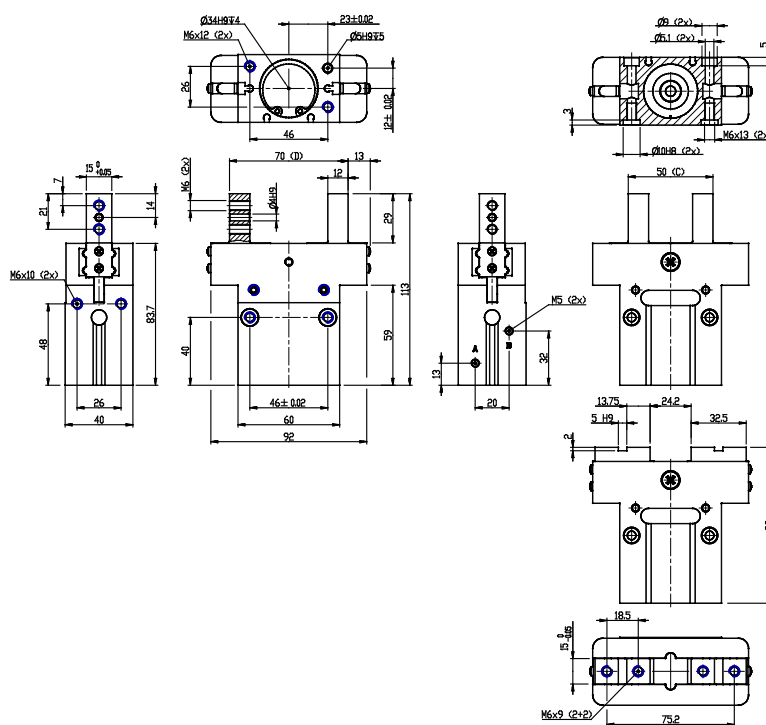

## Double ball-guide autocentering grippers - Series CGPS

Product code: CGPS-L-32

Datasheet creation date: 10/03/2025 02:34

Check the most updated document online [click here](#)

### TECHNICAL DATA

<b>Series</b>	CGPS
<b>Construction</b>	L = Long finger
<b>Bore</b>	32
<b>Operation</b>	= double acting
<b>Version</b>	= standard
<b>Atex</b>	

## Double ball-guide autocentering grippers - Series CGPS

Product code: CGPS-L-32

### DIMENSIONS

<b>Series</b>	CGPS
<b>Construction</b>	L = Long finger
<b>Bore</b>	32
<b>Operation</b>	= double acting
<b>Version</b>	= standard
<b>Atex</b>	