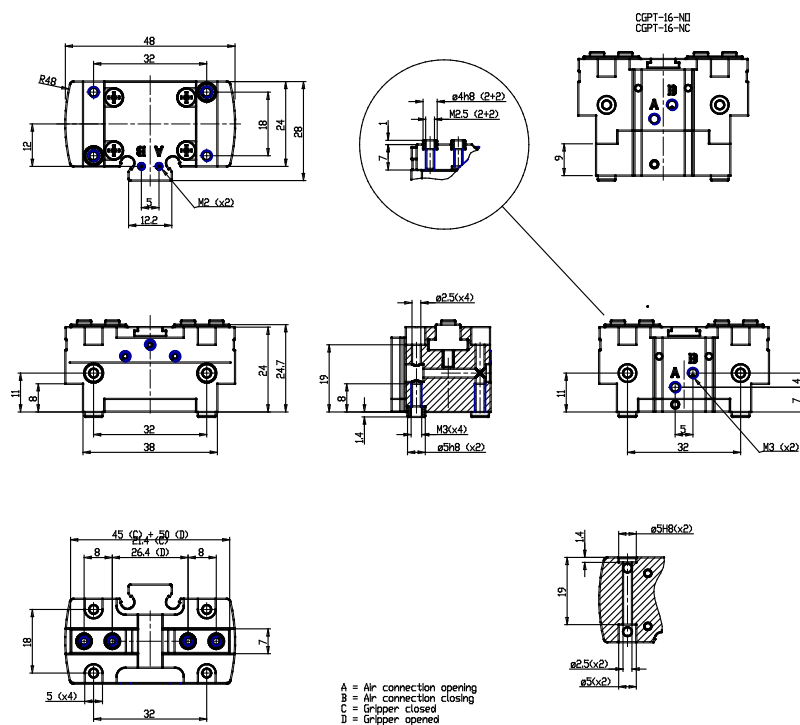

Self-centering grippers with T guide - Series CGPT

Product code: CGPT-16

Datasheet creation date: 10/03/2025 02:34

Check the most updated document online [click here](#)

TECHNICAL DATA

Series	CGPT
(mm)	16
Function	= double effect
Version	= none
Option	= none

Self-centering grippers with T guide - Series CGPT

Product code: CGPT-16

DIMENSIONS

Series	CGPT
(mm)	16
Function	= double effect
Version	= none
Option	= none