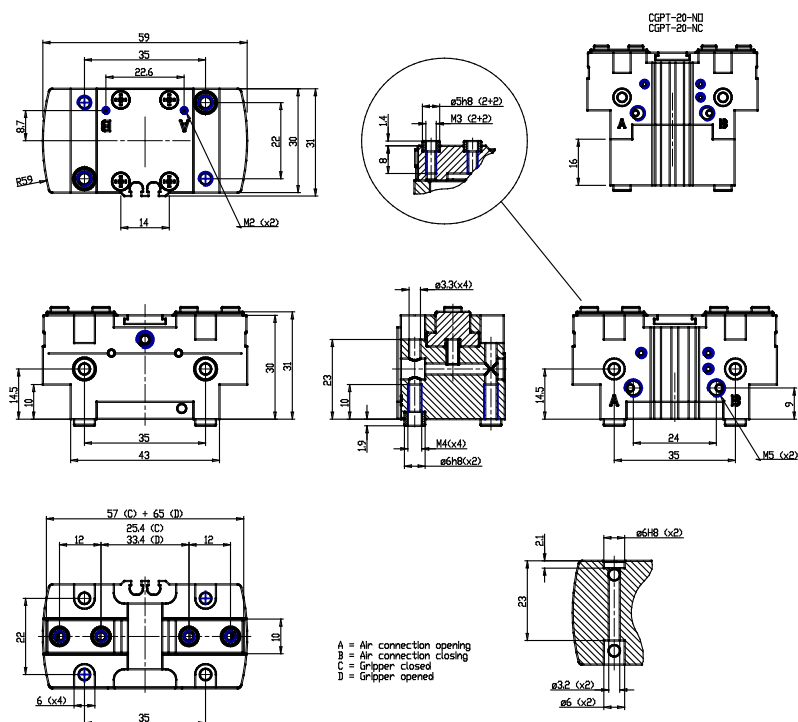

Self-centering grippers with T guide - Series CGPT

Product code: CGPT-20

Datasheet creation date: 10/03/2025 02:34

Check the most updated document online [click here](#)

TECHNICAL DATA

| | |
|-----------------|-----------------|
| Series | CGPT |
| (mm) | 20 |
| Function | = double effect |
| Version | = none |
| Option | = none |

Self-centering grippers with T guide - Series CGPT

Product code: CGPT-20

DIMENSIONS

| | |
|-----------------|-----------------|
| Series | CGPT |
| (mm) | 20 |
| Function | = double effect |
| Version | = none |
| Option | = none |