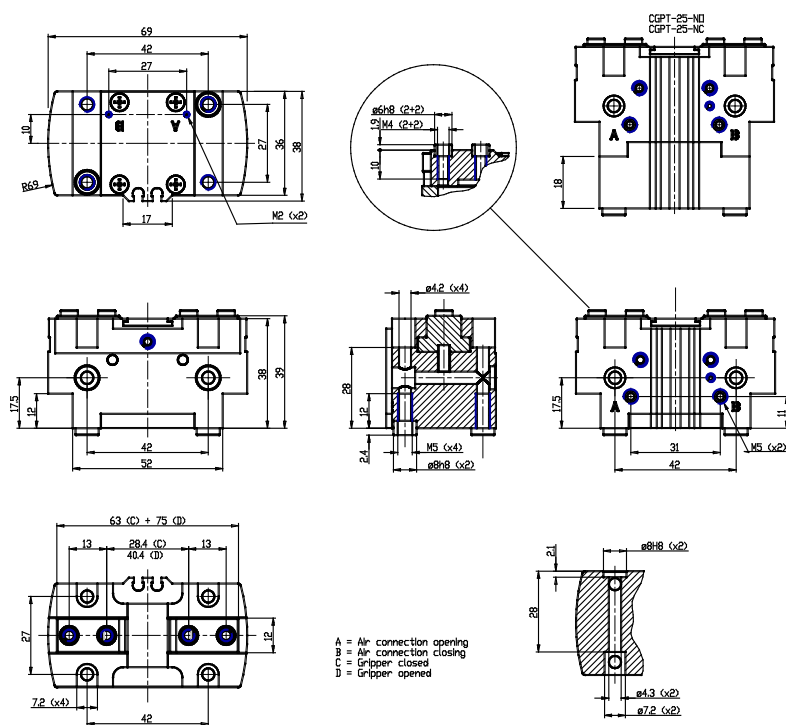

Self-centering grippers with T guide - Series CGPT

Product code: CGPT-25

Datasheet creation date: 10/03/2025 02:35

Check the most updated document online [click here](#)

TECHNICAL DATA

Series	CGPT
(mm)	25
Function	= double effect
Version	= none
Option	= none

Self-centering grippers with T guide - Series CGPT

Product code: CGPT-25

DIMENSIONS

Series	CGPT
(mm)	25
Function	= double effect
Version	= none
Option	= none