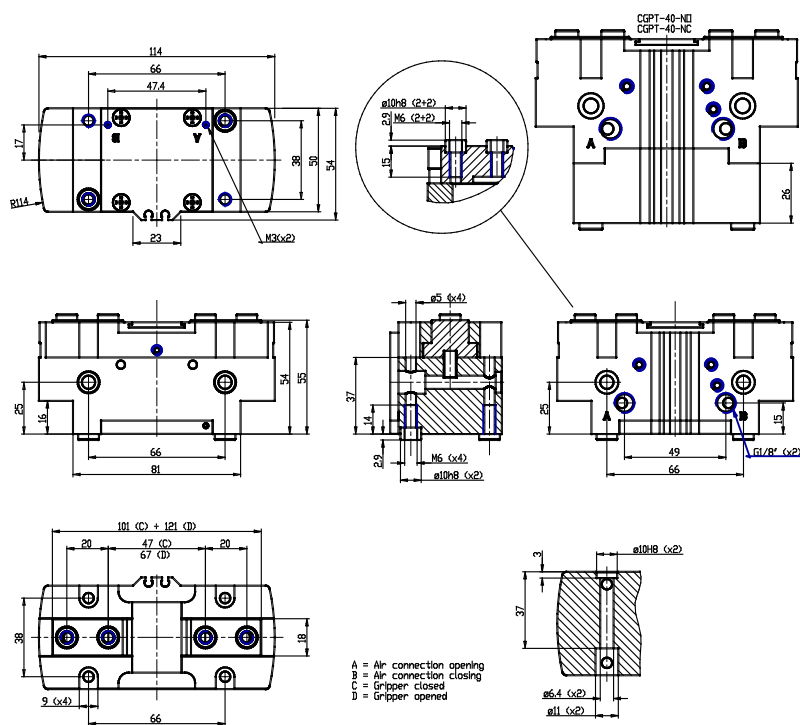

Self-centering grippers with T guide - Series CGPT

Product code: CGPT-40-NO-EX

Datasheet creation date: 20/05/2026 06:43

Check the most updated document online [click here](#)

TECHNICAL DATA

Series	CGPT
(mm)	40
Function	NO = single acting normally open
Version	= none
Option	EX = ATEX

Self-centering grippers with T guide - Series CGPT

Product code: CGPT-40-NO-EX

DIMENSIONS

Series	CGPT
(mm)	40
Function	NO = single acting normally open
Version	= none
Option	EX = ATEX