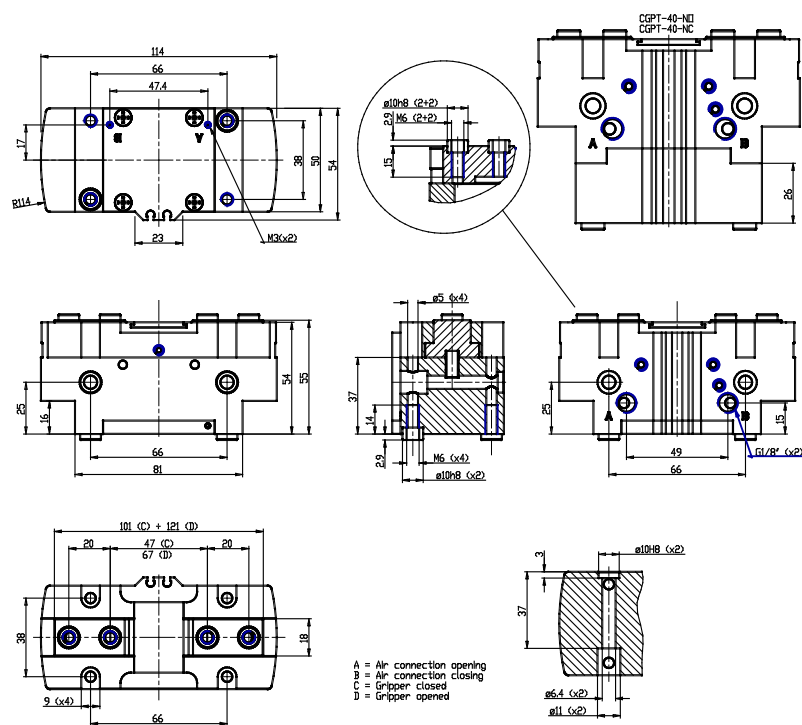

Self-centering grippers with T guide - Series CGPT

Product code: CGPT-40-W

Datasheet creation date: 10/03/2025 02:35

Check the most updated document online [click here](#)

TECHNICAL DATA

Series	CGPT
(mm)	40
Function	= double effect
Version	W = high temperatures (150 °C) - not magnetic
Option	= none

Self-centering grippers with T guide - Series CGPT

Product code: CGPT-40-W

DIMENSIONS

Series	CGPT
(mm)	40
Function	= double effect
Version	W = high temperatures (150 °C) - not magnetic
Option	= none