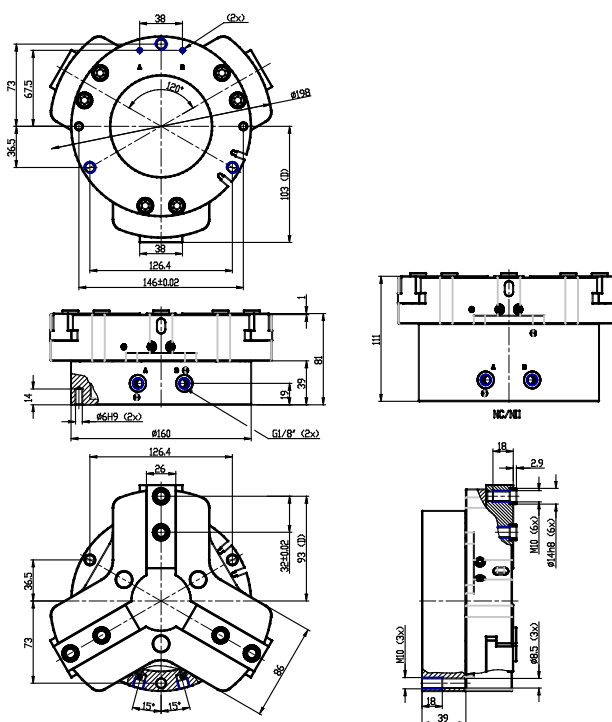

## Three-jaw clamps - Series CGZT

Product code: CGZT-160

Datasheet creation date: 10/03/2025 02:37

Check the most updated document online [click here](#)

### TECHNICAL DATA

<b>Series</b>	CGZT
<b>Bore</b>	160
<b>Operation</b>	= double acting
<b>Version</b>	= standard
<b>Atex</b>	= standard

## Three-jaw clamps - Series CGZT

Product code: CGZT-160

### DIMENSIONS

<b>Series</b>	CGZT
<b>Bore</b>	160
<b>Operation</b>	= double acting
<b>Version</b>	= standard
<b>Atex</b>	= standard