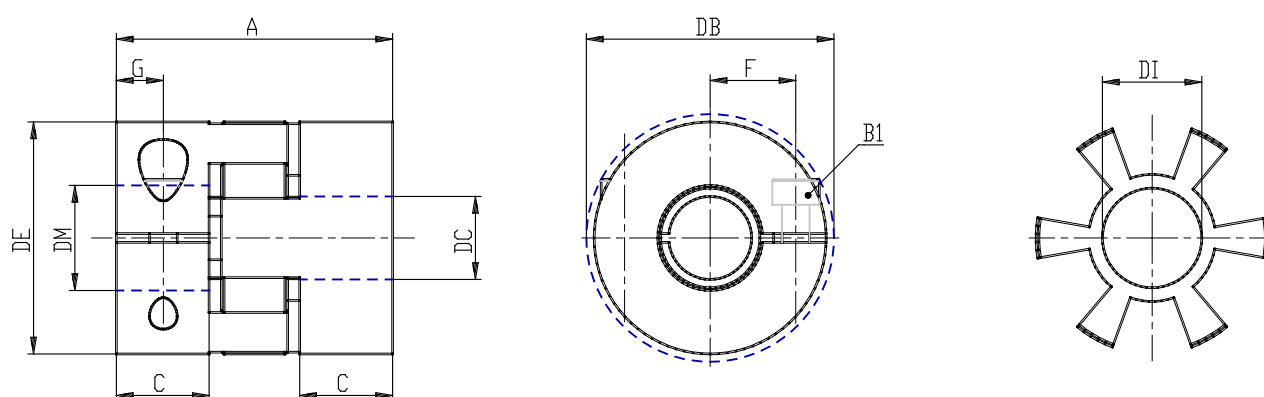

## Elastomer joint with terminals - Series CO

Product code: COE-20-2000-2000-A

Datasheet creation date: 07/03/2025 15:45

Check the most updated document online [click here](#)

### TECHNICAL DATA

<b>Series</b>	COE
<b>Size</b>	20
<b>Diameter 1 (mm)</b>	2000= 20.00mm
<b>Diameter 2 (mm)</b>	2000= 20.00mm
<b>Hardness</b>	A= 98 Sh A

## Elastomer joint with terminals - Series CO

Product code: COE-20-2000-2000-A

### DIMENSIONS

<b>DE (mm)</b>	42
<b>DB (mm)</b>	44.5
<b>DI (mm)</b>	19.2
<b>A (mm)</b>	50
<b>C (mm)</b>	17.0
<b>F (mm)</b>	15.5
<b>G (mm)</b>	8.5
<b>B1 (mm)</b>	M5 (CH4)
<b>Torque (nm)</b>	8
<b>P (g)</b>	120