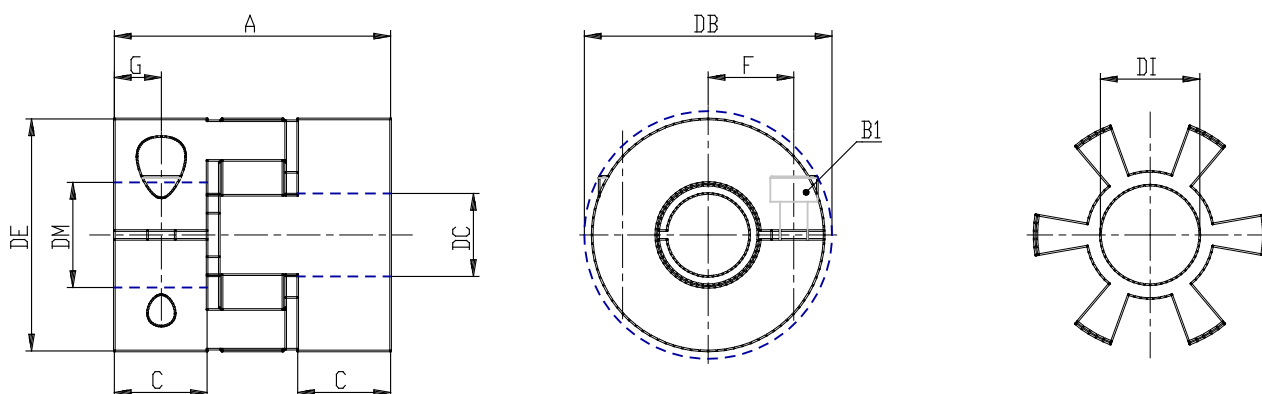

## Elastomer joint with terminals - Series CO

Product code: COE-20-2000-2400-A

Datasheet creation date: 07/03/2025 15:46

Check the most updated document online [click here](#)

### TECHNICAL DATA

<b>Series</b>	COE
<b>Size</b>	20
<b>Diameter 1 (mm)</b>	2000= 20.00mm
<b>Diameter 2 (mm)</b>	2400= 24.00mm
<b>Hardness</b>	A= 98 Sh A

## Elastomer joint with terminals - Series CO

Product code: COE-20-2000-2400-A

### DIMENSIONS

DE (mm)	42
DB (mm)	44.5
DI (mm)	19.2
A (mm)	50
C (mm)	17.0
F (mm)	15.5
G (mm)	8.5
B1 (mm)	M5 (CH4)
Torque (nm)	8
P (g)	120