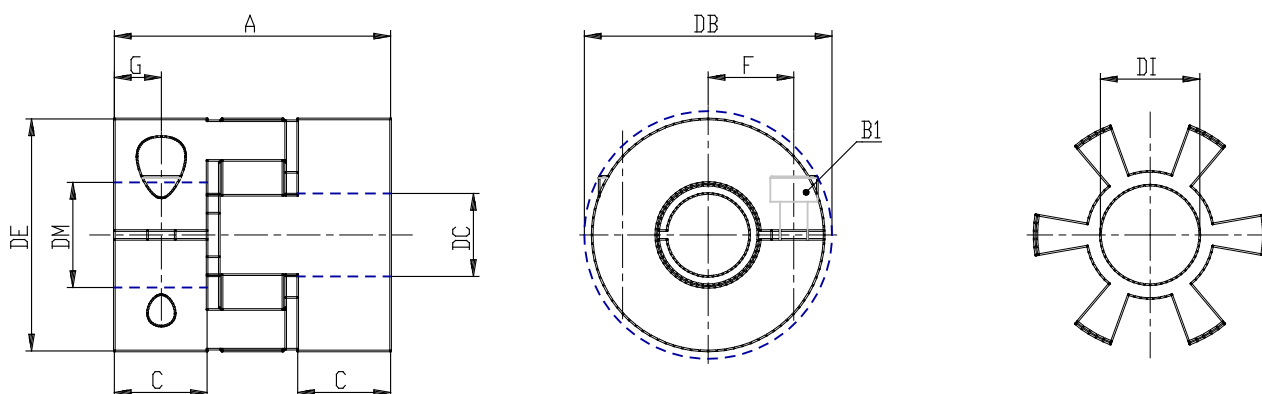

## Elastomer joint with terminals - Series CO

Product code: COE-60-1400-1400-A

Datasheet creation date: 07/03/2025 15:46

Check the most updated document online [click here](#)

### TECHNICAL DATA

<b>Series</b>	COE
<b>Size</b>	60
<b>Diameter 1 (mm)</b>	1400= 14.00mm
<b>Diameter 2 (mm)</b>	1400= 14.00mm
<b>Hardness</b>	A= 98 Sh A

### DIMENSIONS

<b>DE (mm)</b>	56
<b>DB (mm)</b>	57.0
<b>DI (mm)</b>	26.2
<b>A (mm)</b>	58
<b>C (mm)</b>	20.0
<b>F (mm)</b>	21.0
<b>G (mm)</b>	10.0
<b>B1 (mm)</b>	M6 (CH5)
<b>Torque (nm)</b>	15
<b>P (g)</b>	300