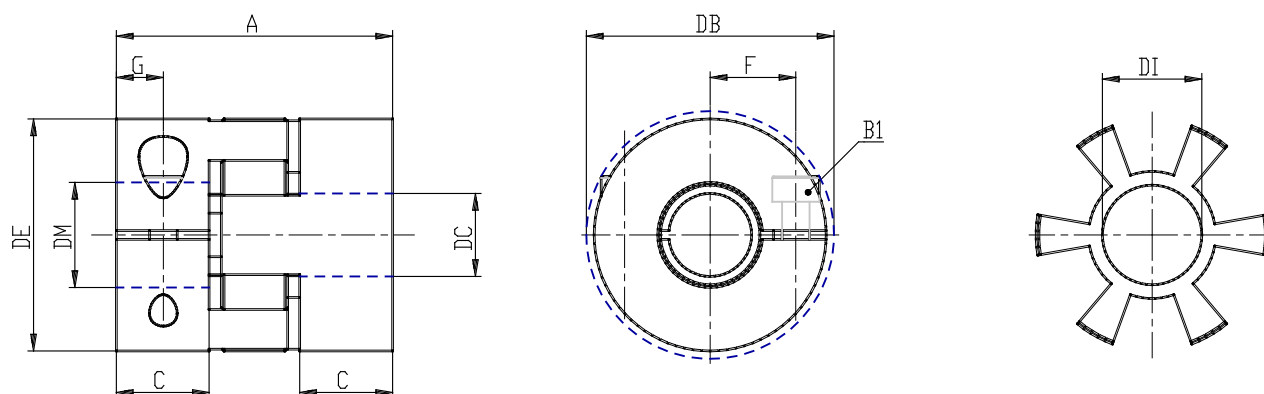

## Elastomer joint with terminals - Series CO

Product code: COE-60-1400-2000-A

Datasheet creation date: 07/03/2025 15:46

Check the most updated document online [click here](#)

### TECHNICAL DATA

<b>Series</b>	COE
<b>Size</b>	60
<b>Diameter 1 (mm)</b>	1400= 14.00mm
<b>Diameter 2 (mm)</b>	2000= 20.00mm
<b>Hardness</b>	A= 98 Sh A

### DIMENSIONS

<b>DE (mm)</b>	56
<b>DB (mm)</b>	57.0
<b>DI (mm)</b>	26.2
<b>A (mm)</b>	58
<b>C (mm)</b>	20.0
<b>F (mm)</b>	21.0
<b>G (mm)</b>	10.0
<b>B1 (mm)</b>	M6 (CH5)
<b>Torque (nm)</b>	15
<b>P (g)</b>	300