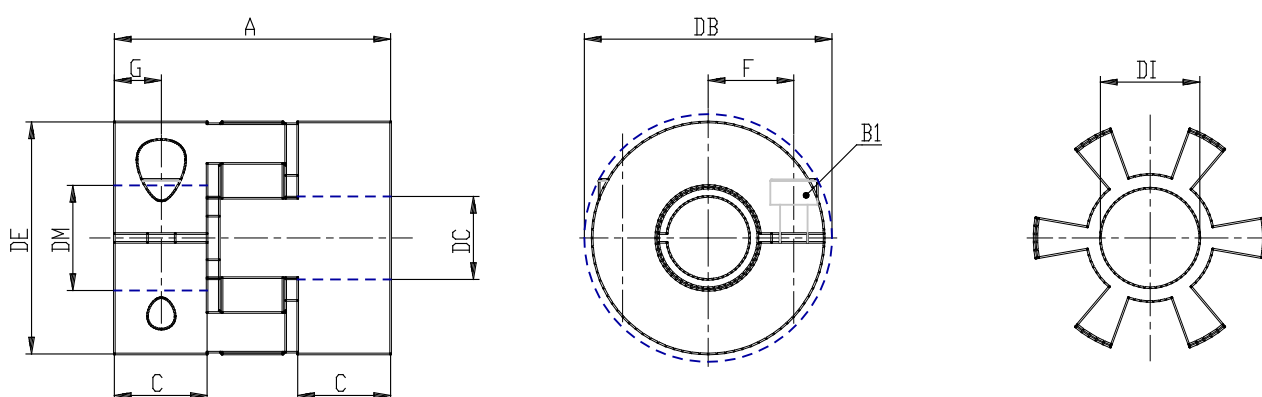

## Elastomer joint with terminals - Series CO

Product code: COE-60-1900-2400-A

Datasheet creation date: 07/03/2025 15:46

Check the most updated document online [click here](#)

### TECHNICAL DATA

<b>Series</b>	COE
<b>Size</b>	60
<b>Diameter 1 (mm)</b>	1900= 19.00mm
<b>Diameter 2 (mm)</b>	2400= 24.00mm
<b>Hardness</b>	A= 98 Sh A

## Elastomer joint with terminals - Series CO

Product code: COE-60-1900-2400-A

### DIMENSIONS

<b>DE (mm)</b>	56
<b>DB (mm)</b>	57.0
<b>DI (mm)</b>	26.2
<b>A (mm)</b>	58
<b>C (mm)</b>	20.0
<b>F (mm)</b>	21.0
<b>G (mm)</b>	10.0
<b>B1 (mm)</b>	M6 (CH5)
<b>Torque (nm)</b>	15
<b>P (g)</b>	300