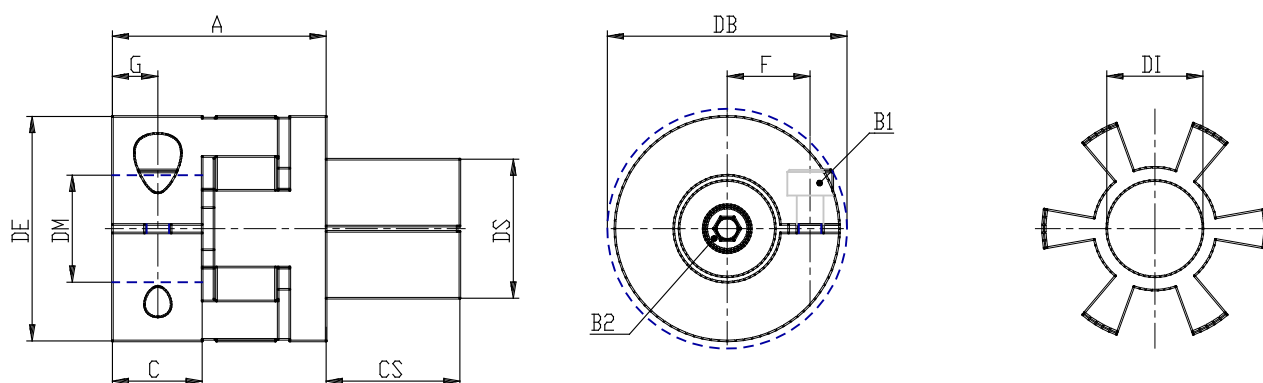

## Elastomer joint with expansion shaft - Series CO

Product code: COS-20-2600-1500-A

Datasheet creation date: 07/03/2025 15:46

Check the most updated document online [click here](#)

### TECHNICAL DATA

<b>Series</b>	COS
<b>Size</b>	20
<b>Rod diameter (mm)</b>	2600= 26.00mm
<b>Hole diameter (mm)</b>	1500= 15.00mm
<b>Hardness</b>	A= 98 Sh A

## Elastomer joint with expansion shaft - Series CO

Product code: COS-20-2600-1500-A

### DIMENSIONS

<b>DS (mm)</b>	26
<b>DE (mm)</b>	42
<b>DB (mm)</b>	44.5
<b>DI (mm)</b>	19.2
<b>A (mm)</b>	40
<b>C (mm)</b>	17.0
<b>F (mm)</b>	15.5
<b>G (mm)</b>	8.5
<b>B1</b>	M5 (CH4)
<b>P (g)</b>	120
<b>DM (mm)</b>	15.000