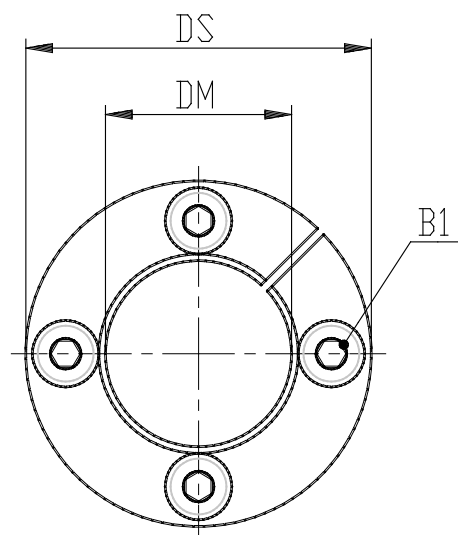

Self-centering locking-set - Series CO

Product code: COT-2000-1000

Datasheet creation date: 07/03/2025 15:46

Check the most updated document online [click here](#)

TECHNICAL DATA

Mod.	COT-2000-1000
------	---------------

Self-centering locking-set - Series CO

Product code: COT-2000-1000

DIMENSIONS

DS (mm)	20
DM (mm)	10
L (mm)	13
E (mm)	16
B1	M2.5 (CH2.5)
Torque (Nm)	1.2
P (g)	25