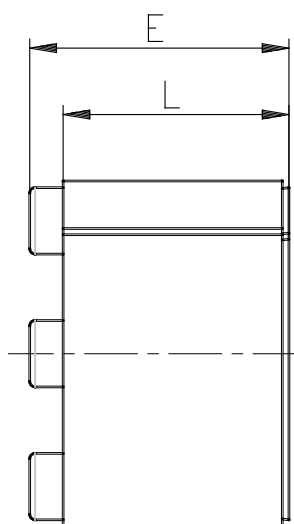

Self-centering locking-set - Series CO

Product code: COT-2000-1000

Datasheet creation date: 07/03/2025 15:46

Check the most updated document online [click here](#)

TECHNICAL DATA

Mod.	COT-2000-1000
------	---------------

Self-centering locking-set - Series CO

Product code: COT-2000-1000

DIMENSIONS

DS (mm)	20
DM (mm)	10
L (mm)	13
E (mm)	16
B1	M2.5 (CH2.5)
Torque (Nm)	1.2
P (g)	25