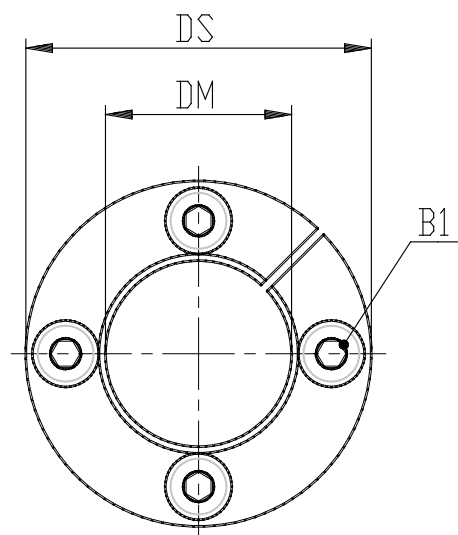

## Self-centering locking-set - Series CO

Product code: COT-3800-2000

Datasheet creation date: 07/03/2025 15:46

Check the most updated document online [click here](#)

## Self-centering locking-set - Series CO

Product code: COT-3800-2000

### DIMENSIONS

<b>DS (mm)</b>	38
<b>DM (mm)</b>	20
<b>L (mm)</b>	21
<b>E (mm)</b>	26
<b>B1</b>	M5 (CH4)
<b>Torque (Nm)</b>	4.9
<b>P (g)</b>	140