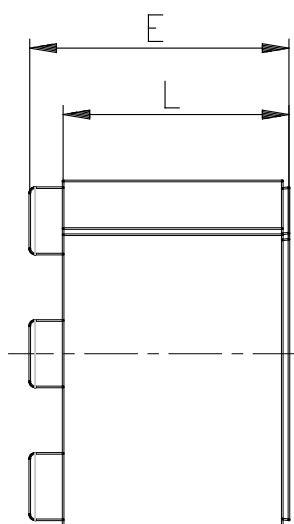

## Self-centering locking-set - Series CO

Product code: COT-3800-2000

Datasheet creation date: 07/03/2025 15:46

Check the most updated document online [click here](#)

## Self-centering locking-set - Series CO

Product code: COT-3800-2000

### DIMENSIONS

<b>DS (mm)</b>	38
<b>DM (mm)</b>	20
<b>L (mm)</b>	21
<b>E (mm)</b>	26
<b>B1</b>	M5 (CH4)
<b>Torque (Nm)</b>	4.9
<b>P (g)</b>	140