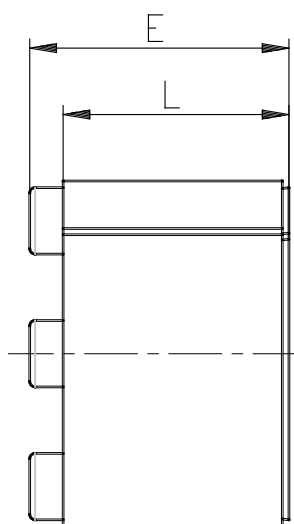

## Self-centering locking-set - Series CO

Product code: COT-4700-2500

Datasheet creation date: 07/03/2025 15:46

Check the most updated document online [click here](#)

### DIMENSIONS

<b>DS (mm)</b>	47
<b>DM (mm)</b>	25
<b>L (mm)</b>	26
<b>E (mm)</b>	32
<b>B1</b>	M6 (CH5)
<b>Torque (Nm)</b>	17.0
<b>P (g)</b>	200