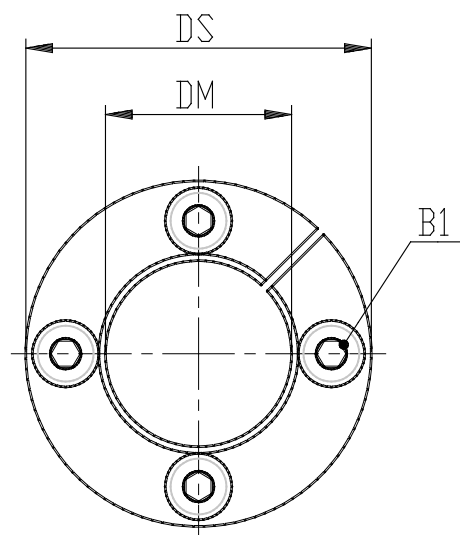

## Self-centering locking-set - Series CO

Product code: COT-4700-2500

Datasheet creation date: 07/03/2025 15:46

Check the most updated document online [click here](#)

### TECHNICAL DATA

Mod.	COT-4700-2500
------	---------------

## Self-centering locking-set - Series CO

Product code: COT-4700-2500

### DIMENSIONS

<b>DS (mm)</b>	47
<b>DM (mm)</b>	25
<b>L (mm)</b>	26
<b>E (mm)</b>	32
<b>B1</b>	M6 (CH5)
<b>Torque (Nm)</b>	17.0
<b>P (g)</b>	200