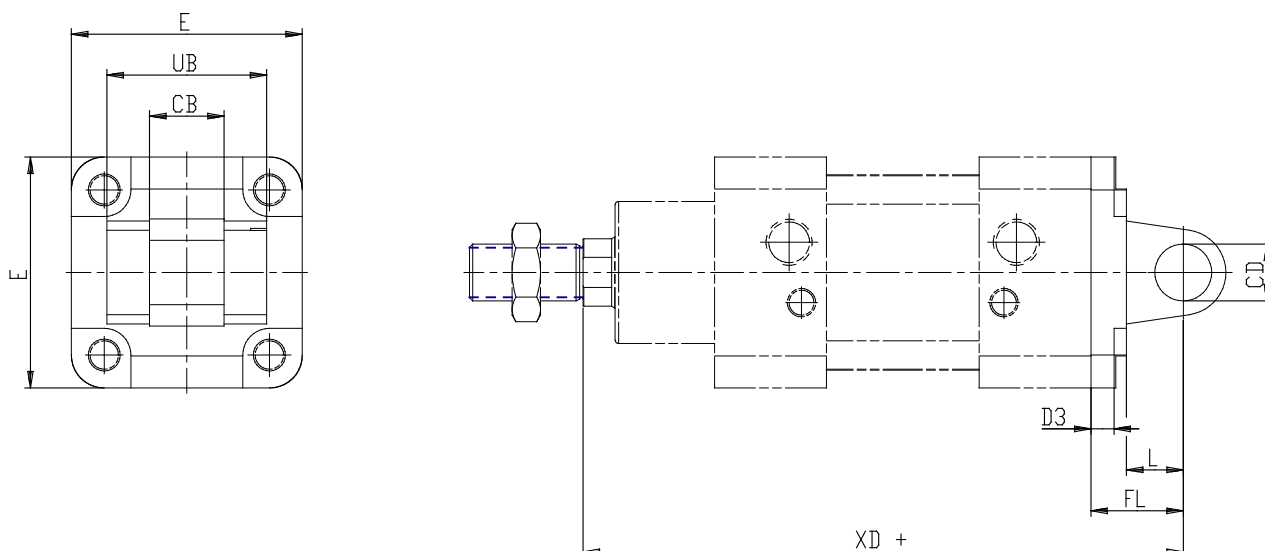

Tight rear female trunnion bracket - Mod. CR

Product code: CR-90-100

Datasheet creation date: 07/03/2025 15:52

Check the most updated document online [click here](#)

■ TECHNICAL DATA

Mod.	CR-90-100
------	-----------

Tight rear female trunnion bracket - Mod. CR

Product code: CR-90-100

DIMENSIONS

CB (mm)	25
CD (mm)	20
E (mm)	115
FL (mm)	41
L (mm)	25
UB (mm)	75
XD (mm)	230
D3 (mm)	10.0