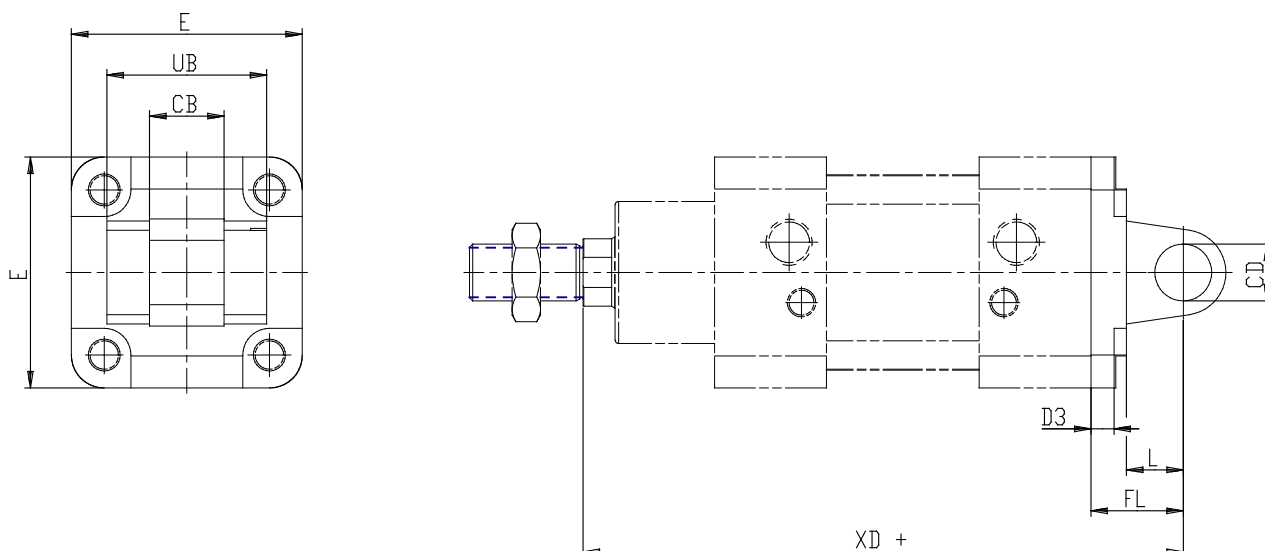

Tight rear female trunnion bracket - Mod. CR

Product code: CR-90-125

Datasheet creation date: 07/03/2025 15:52

Check the most updated document online [click here](#)

■ TECHNICAL DATA

Mod.	CR-90-125
------	-----------

Tight rear female trunnion bracket - Mod. CR

Product code: CR-90-125

DIMENSIONS

CB (mm)	37
CD (mm)	30
E (mm)	140
FL (mm)	50
L (mm)	30
UB (mm)	97
XD (mm)	275
D3 (mm)	10.0